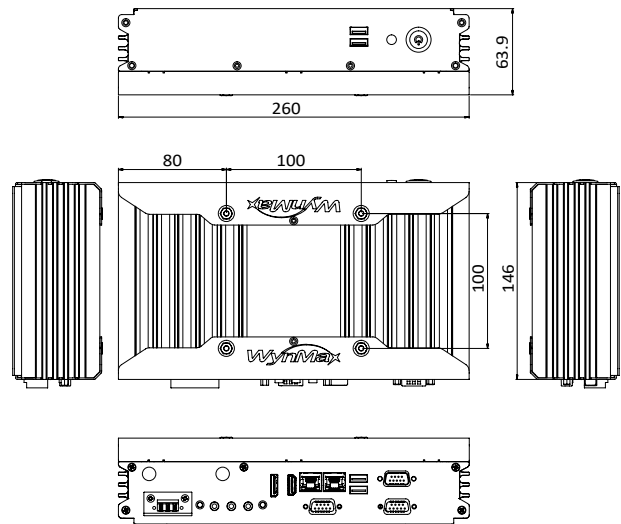

Dimensions