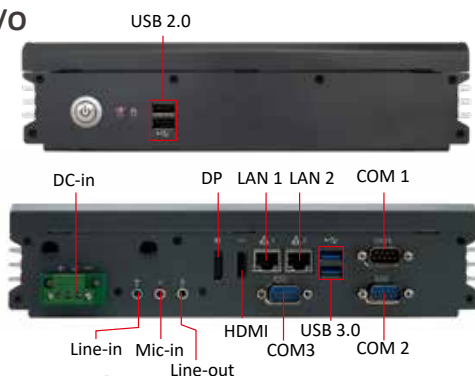

IBOX-SKL2 E TYPE

Fanless Box system with Intel® 6th Gen Core™ i7/i5/i3/ Celeron® (Skylake-U) Processor

Performance Box PC

Key Features

- Intel® 6th Gen Core™ i7/i5/i3/ Celeron® (Skylake-U) Processor support
- Dual display: HDMI/DP
- Two Intel Gigabit Ethernet ports
- 1 DP, 1 HDMI, 4 USB, 3 COM, 2 LAN, 1 Audio, 1DIO
- DC 9 ~ 36V input
- Watchdog timer

Product Specification

System color	Silver
Mechanical	Aluminum extrusion and heavy-duty steel
CPU	Intel® Core™ i7-6600U 2.6GHz dual core processor (TDP 15W) Intel® Core™ i5-6300U 2.4GHz dual core processor (TDP 15W) Intel® Core™ i3-6100U 2.3GHz dual core processor (TDP 15W) Intel® Celeron® 3955U 2.0GHz dual core processor (TDP 15W)
Chipset	Intel® Skylake-U integrated
Graphic	Intel® HD Gen. 9 Graphics
BIOS	AMI SPI Flash ROM
System memory	1 x 260-pin DDR4 2133MHz SDRAM; max. up to 16GB
System I/O	1 x HDMI, 1 x DP, 3 x COM (2 x RS232, 1 x RS232/422/485, RS485 with auto flow control), 2 x USB 3.0, 2 x USB 2.0, 2 x LAN, 1 x Audio
Ethernet	2 x Gigabit Ethernet (1 x Intel® I210, 1 x Intel® I219LM)
Storage support	1 x 2.5" HDD , 1 x mSATA
Audio	Mic-in, Line-in, Line-out
Expansion slot	1 x Mini-PCIe (Full size with SIM) 1 x Mini-PCIe (Full size, share with mSATA)
System indicators	1 x Power LED, 1 x HDD LED
System controls	1 x Power on switch
Watchdog timer	Interval: Programmable 1 ~ 255 sec. Output: System reset
OS Support	Win7, Win8.1, Win10, Linux
Power supply	Wide range DC 9 ~ 36V input, phoenix connector
Operating temperature	0°C ~ 50°C (Optional -20°C ~ -40°C)
Storage temperature	-20°C ~ 80°C
Relative humidity	0% ~ 90% (non-condensing)
Mounting	Wall mount/VESA100 mount
Dimensions	260mm(W) x 146mm(D) x 63.9mm(H)
Weight	3.7 kg

Dimensions

Optional