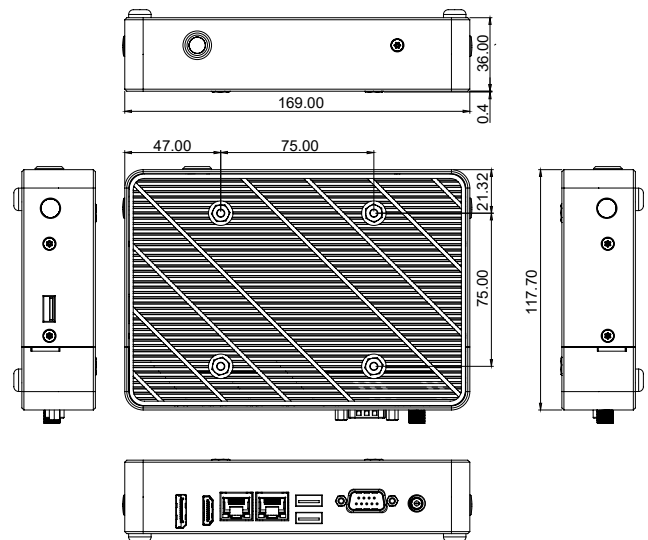

IBOX-SKL2 B TYPE

Fanless Box system with Intel® Core™ i3-6100U/ Celeron® 3955U (Skylake-U) Processor

Entry Box PC

Key Features

- Intel® Core™ i3-6100U/ Celeron® 3955U (Skylake-U) Processor
- Dual display: HDMI/DP
- Two Intel Gigabit Ethernet ports
- 1 HDMI, 1 DP, 3 USB, 1 COM, 2 LAN
- DC 9 ~ 36V input
- Watchdog timer

Product Specification

System color	Silver
Mechanical	Aluminum extrusion and heavy-duty steel
CPU	Intel® Core™ i3-6100U 2.3GHz dual core processor(TDP 15W) Intel® Celeron® 3955U 2.0GHz dual core processor(TDP 15W)
Chipset	Intel® Skylake-U integrated
Graphic	Intel® HD Gen. 9 Graphics
BIOS	AMI SPI Flash ROM
System memory	1 x 260-pin DDR4 2133MHz SDRAM; max. up to 16GB
System I/O	1 x HDMI, 1 x DP, 1 x COM(1 x RS232/422/485, RS485 with auto flow control), 2 x USB 3.0, 1 x USB 2.0, 2 x LAN
Ethernet	2 x Gigabit Ethernet (1 x Intel® I210, 1 x Intel® I219LM)
Storage support	1 x mSATA
Expansion slot	1 x Mini-PCIe (Full size with SIM) 1 x Mini-PCIe (Full size, share with mSATA)
System indicators	1 x Power LED
System controls	1 x Power on switch
Watchdog timer	Interval: Programmable 1 ~ 255 sec. Output: System reset
OS Support	Win7, Win8.1, Win10, Linux
Power supply	Wide range DC 9 ~ 36V input, with AC 60W adapter, DC 12V output, Screwtype connector
Operating temperature	0°C ~ 50°C (Optional -20°C ~ -40°C)
Storage temperature	-20°C ~ 80°C
Relative humidity	0% ~ 90% (non-condensing)
Mounting	Wall mount/VESA75 mount/DIN mount (optional)
Dimensions	169 mm(W) x 117.7 mm(D) x 36 mm(H)
Weight	0.8 kg

Dimensions

Optional

Power cord	US (VN00000100CU) / EUR (VN00000200CU) / JP (VN00000300CU) / UK (VK00028600CU)
------------	--------------------------------------------------------------------------------