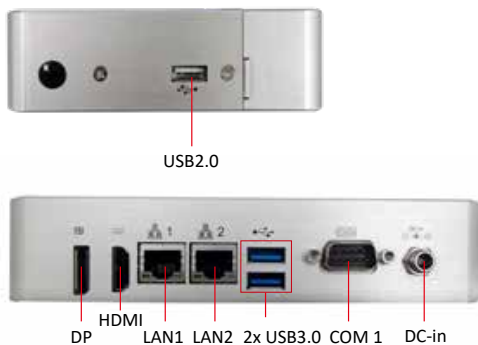

IBOX-SKL2 B TYPE

Fanless Box system with Intel® Core™ i3-6100U/ Celeron® 3955U (Skylake-U) Processor

Entry Box PC

Key Features

- Intel® Core™ i3-6100U/ Celeron® 3955U (Skylake-U) Processor
- Dual display: HDMI/DP
- Two Intel Gigabit Ethernet ports
- 1 HDMI, 1 DP, 3 USB, 1 COM, 2 LAN
- DC 9 ~ 36V input
- Watchdog timer

Product Specification

System color	Silver
Mechanical	Aluminum extrusion and heavy-duty steel
CPU	Intel® Core™ i3-6100U 2.3GHz dual core processor(TDP 15W) Intel® Celeron® 3955U 2.0GHz dual core processor(TDP 15W)
Chipset	Intel® Skylake-U integrated
Graphic	Intel® HD Gen. 9 Graphics
BIOS	AMI SPI Flash ROM
System memory	1 x 260-pin DDR4 2133MHz SDRAM; max. up to 16GB
System I/O	1 x HDMI, 1 x DP, 1 x COM(1 x RS232/422/485, RS485 with auto flow control), 2 x USB 3.0, 1 x USB 2.0, 2 x LAN
Ethernet	2 x Gigabit Ethernet (1 x Intel® I210, 1 x Intel® I219LM)
Storage support	1 x mSATA
Expansion slot	1 x Mini-PCIe (Full size with SIM) 1 x Mini-PCIe (Full size, share with mSATA)
System indicators	1 x Power LED
System controls	1 x Power on switch
Watchdog timer	Interval: Programmable 1 ~ 255 sec. Output: System reset
OS Support	Win7, Win8.1, Win10, Linux
Power supply	Wide range DC 9 ~ 36V input, with AC 60W adapter, DC 12V output, Screwtype connector
Operating temperature	0°C ~ 50°C (Optional -20°C ~ -40°C)
Storage temperature	-20°C ~ 80°C
Relative humidity	0% ~ 90% (non-condensing)
Mounting	Wall mount/VESA75 mount/DIN mount (optional)
Dimensions	169 mm(W) x 117.7 mm(D) x 36 mm(H)
Weight	0.8 kg

Dimensions

Optional

Power cord	US (VN00000100CU) / EUR (VN00000200CU) / JP (VN00000300CU) / UK (VK00028600CU)

Ordering Information