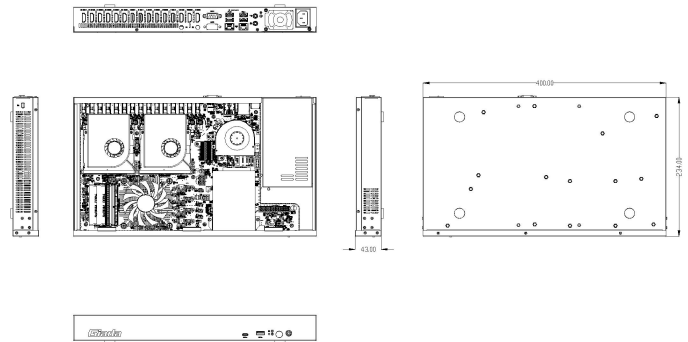

Giada G968

9 x HDMI Video-wall Signage Player

Features

- Intel® Coffee Lake-S Processors (TDP 65W)
- 2 x SO-DIMM DDR4, Up to 32GB
- 9 x HDMI 2.0, Supporting 4K Display
Supporting hardware EDID emulation function
- 1 x 2.5" SATA, 1 x M.2 (2242/2280) for SSD
- 2 x USB3.1, 1 x USB3.0, 1 x TypeC3.0, 2 x USB2.0
- 2 x RJ45, 1 x Mini-PCIe for 3G/4G

Specifications

| | | |
|------------------|------------------------|---|
| Processor | CPU | Intel® Coffee Lake-S Processors |
| | Chipset | Q370 |
| Memory | Type | DDR4-2400MHz |
| | Socket | 2 x SO-DIMM |
| | Max Size | 32GB |
| Graphics | GPU | AMD E8860 GPU with 128-bit wide, 2GB GDDR5 |
| | Graphic Engine | DirectX12, OpenGL4.5, OpenCL™1.2 |
| Network | HDMI | 9 x HDMI 2.0 (Max. 4096 x 2304 @60Hz) |
| | Controller | Intel WG1219LM/ I211AT |
| | Interface | 2 x RJ45 |
| I/O | USB | 2 x USB 3.1, 1 x USB3.0, 2 x USB 2.0, 1 x TypeC 3.0 |
| | Display Interface | 9 x HDMI2.0 |
| | Serial Port | 2 x RS232 |
| | Audio | 1 x MIC-IN, 1 x AUDIO-OUT |
| | M.2(2230) | 1 x M.2 (2230) for WiFi/BT |
| | M.2 (2242/2280) | 1 x M.2 (2242/2280) for SSD |
| | Mini-PCIe | 1 x Mini-PCIe for 3G/4G |
| JAHC Tech | JAHC | WatchDog Timer/Auto Power On RTC/Remote Control |
| Storage | SATA | 1 x 2.5" SATA |
| | M.2 (2242/2280) | 1 x M.2 (2242/2280) for SSD |
| Operation System | Windows | Windows 10 64bit |
| Power | Power Type | ATX |
| | Input Voltage | AC / 110V~220V |
| Mechanical | Construction | Metal/Black |
| | Dimensions (W x D x H) | 400 mm x 234 mm x 43 mm |
| Environment | Operating Temperature | 0°C ~ 40°C at 0.7m/s Air Flow |
| | Relative Humidity | 95%@40°C (non-condensing) |
| Certification | | CE/FCC Class B |

Dimensions and Drawing

Packing List

| Part Number | Description | Amount | Mark |
|-------------|----------------|--------|-------------------------|
| - | G968 | 1 | 400 mm x 234 mm x 43 mm |
| - | Drive Disk | 1 | |
| - | User Manual | 1 | |
| - | AC Power Cable | 1 | |
| - | WiFi Antenna | 2 | |