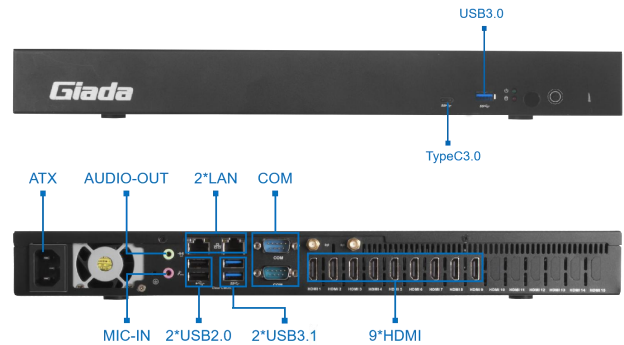

Giada G968

9 x HDMI Video-wall Signage Player

Features

- Intel® Coffee Lake-S Processors (TDP 65W)
- 2 x SO-DIMM DDR4, Up to 32GB
- 9 x HDMI 2.0, Supporting 4K Display
Supporting hardware EDID emulation function
- 1 x 2.5" SATA, 1 x M.2 (2242/2280) for SSD
- 2 x USB3.1, 1 x USB3.0, 1 x TypeC3.0, 2 x USB2.0
- 2 x RJ45, 1 x Mini-PCIe for 3G/4G

Specifications

| | | |
|------------------|------------------------|---|
| Processor | CPU | Intel® Coffee Lake-S Processors |
| | Chipset | Q370 |
| Memory | Type | DDR4-2400MHz |
| | Socket | 2 x SO-DIMM |
| | Max Size | 32GB |
| Graphics | GPU | AMD E8860 GPU with 128-bit wide, 2GB GDDR5 |
| | Graphic Engine | DirectX12, OpenGL4.5, OpenCL™1.2 |
| Network | HDMI | 9 x HDMI 2.0 (Max. 4096 x 2304 @60Hz) |
| | Controller | Intel WG1219LM/ I211AT |
| | Interface | 2 x RJ45 |
| I/O | USB | 2 x USB 3.1, 1 x USB3.0, 2 x USB 2.0, 1 x TypeC 3.0 |
| | Display Interface | 9 x HDMI2.0 |
| | Serial Port | 2 x RS232 |
| | Audio | 1 x MIC-IN, 1 x AUDIO-OUT |
| | M.2(2230) | 1 x M.2 (2230) for WiFi/BT |
| | M.2 (2242/2280) | 1 x M.2 (2242/2280) for SSD |
| | Mini-PCIe | 1 x Mini-PCIe for 3G/4G |
| JAHC Tech | JAHC | WatchDog Timer/Auto Power On RTC/Remote Control |
| Storage | SATA | 1 x 2.5" SATA |
| | M.2 (2242/2280) | 1 x M.2 (2242/2280) for SSD |
| Operation System | Windows | Windows 10 64bit |
| Power | Power Type | ATX |
| | Input Voltage | AC / 110V~220V |
| Mechanical | Construction | Metal/Black |
| | Dimensions (W x D x H) | 400 mm x 234 mm x 43 mm |
| Environment | Operating Temperature | 0°C ~ 40°C at 0.7m/s Air Flow |
| | Relative Humidity | 95%@40°C (non-condensing) |
| Certification | | CE/FCC Class B |