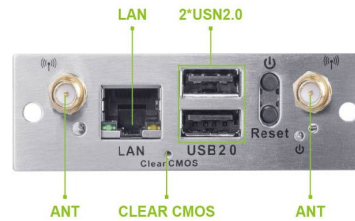

Dimensions and Drawing