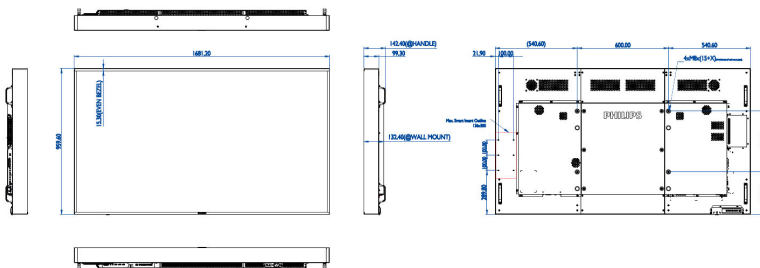

Sound

- Built-in speakers: 2 x 10W RMS

Operating conditions

- Temperature range (operation): 5 ~ 40 °C
- Temperature range (storage): -20 ~ 60 °C
- Relative humidity: 20 ~ 80 %
- MTBF: 50,000 hour(s)
- Altitude: 0 ~ 3000 m

Accessories

- Included accessories: AC Power Cord, Batteries for remote control, Quick start guide, Remote Control, User manual on CD-ROM, RS232 cable, HDMI cable
- Optional accessories: HDBaseT OPS Receiver (CRD25), IR Light Motion Sensor (CRD41)

Miscellaneous

- On-Screen Display Languages: English, French, German, Italian, Polish, Russian, Spanish, Turkish, Simplified Chinese, Traditional Chinese, Arabic, Japanese, Portuguese
- Regulatory approvals: CE, UL/cUL, CCC, C-Tick, RoHS, GOST, FCC, Class A
- Warranty: 3 year warranty

Multimedia Applications

- USB Playback Audio: AAC, AIF, AIFF, ASF, LPCM, M3U, M4A, MP3, MP4, WAV, WMA
- USB Playback Picture: BMP, GIF, JPEG, JPG
- USB Playback Video: M2TS, M4V, MK3D, MKV, MP4, MPEG, MPG, MTS, TS, TTS, VOB, WMV

Supported Display Resolution

• Computer formats

Resolution	Refresh rate
1024 x 768	60Hz
1280 x 1024	60Hz
1280 x 768	60Hz
1280 x 800	60Hz
1360 x 768	60Hz
1600 x 1200	60Hz
1920 x 1080	60Hz
1920 x 1200	60Hz
3840 x 2160	30Hz
3840 x 2160	60Hz
640 x 480	60, 67, 72, 75Hz
720 x 400	70Hz
800 x 600	60, 72, 75Hz

• Video formats

Resolution	Refresh rate
1080i	25, 30Hz
1080p	50, 60Hz
3840 x 2160	30Hz
3840 x 2160	60Hz
480i	30, 60Hz
480p	60Hz
576i	25, 50Hz
576p	50Hz
720p	50, 60Hz

Issue date 2017-05-01

Version: 1.0.1

12 NC: 8670 001 45634
EAN: 87 12581 74653 7

© 2017 Koninklijke Philips N.V.
All Rights reserved.

Specifications are subject to change without notice.
Trademarks are the property of Koninklijke Philips N.V.
or their respective owners.

www.philips.com