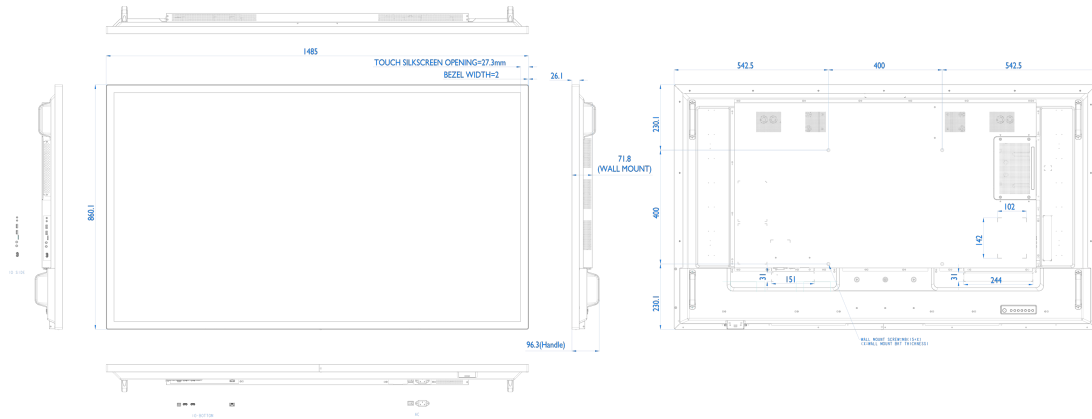

PROLITE T6562AS-B1

Version: 2.0
Release date: 2022/05/04

All trademarks and registered trademarks acknowledged. E & O E. Specification subject to change without notice. All LCD's comply with ISO-9241-307:2008 in connection with pixel defects.

© IIYAMA CORPORATION. ALL RIGHTS RESERVED