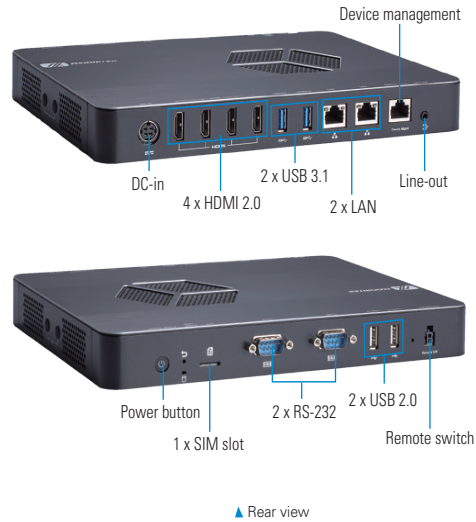

# DSP600-211 NEW

4K Digital Signage Player with AMD Ryzen Embedded V1000 Series, 4 HDMI, 2 GbE LAN and 4 USB

## Features

- AMD Ryzen Embedded V1000 series
- 2 DDR4-2400 SO-DIMM for up to 32GB of memory
- 4 HDMI 2.0 with 4K resolution
- 4 USB, 2 GbE LAN
- 1 M.2 Key E 2230 for Wi-Fi/BT
- 2 M.2 Key M 2280 for storage

## Specifications

|                       |  |
|-----------------------|--|
| CPU                   | AMD Ryzen Embedded Quad Core V1807B/V1605B and Dual core V1202B onboard  |
| Chipset               | SoC integrated   |
| System Memory         | 2 x DDR4-2400 SO-DIMM, up to 32GB  |
| Storage               | 1 x M.2 Key M 2280 (SATA)<br>1 x M.2 Key M 2280 (NVMe)   |
| TPM                   | TPM 2.0  |
| Watchdog Timer        | 255 levels, 1 to 255 sec./min.   |
| I/O                   | 2 x USB 3.1<br>2 x USB 2.0<br>2 x GbE LAN<br>1 x Device management<br>4 x HDMI 2.0 (4K supported)<br>2 x RS-232<br>1 x Line-out<br>1 x SIM card<br>1 x HDD LED<br>1 x Power switch<br>1 x Reset switch<br>1 x Remote switch<br>1 x Screw type VDC power input connector<br>4 x Antenna opening |
| Expansion Interface   | 1 x M.2 Key E for Wi-Fi/BT<br>1 x M.2 Key B for 4G/LTE<br>1 x SIM card slot  |
| Battery Lithium       | Lithium 3 V/220 mAh  |
| Power Input           | +12V DC-in   |
| Dimensions            | 250 mm (9.84") (W) x 182.8 mm (7.19") (D) x 30 mm (1.18") (H)  |
| Weight (net/gross)    | 1.9 kg (4.18 lb)/2.9 kg (6.39 lb)  |
| Vibration Endurance   | 3 Grms with M.2 storage (5 - 500Hz, X, Y, Z directions)  |
| Operating Temperature | 0°C to +45°C (32°F to +113°F)  |
| Humidity              | 10% - 90% relative humidity, non-condensing  |
| Certifications        | CE, FCC class A  |
| EOS Support           | Win 10, Linux  |
| Software Support      | AMS.AXView 2.0   |