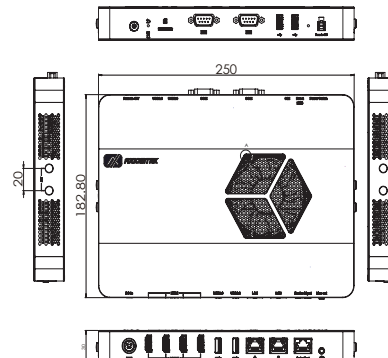

## Specifications

|                       |  |
|-----------------------|--|
| CPU                   | AMD Ryzen Embedded Quad Core V1807B/V1605B and Dual core V1202B onboard  |
| Chipset               | SoC integrated   |
| System Memory         | 2 x DDR4-2400 SO-DIMM, up to 32GB  |
| Storage               | 1 x M.2 Key M 2280 (SATA)<br>1 x M.2 Key M 2280 (NVMe)   |
| TPM                   | TPM 2.0  |
| Watchdog Timer        | 255 levels, 1 to 255 sec./min.   |
| I/O                   | 2 x USB 3.1<br>2 x USB 2.0<br>2 x GbE LAN<br>1 x Device management<br>4 x HDMI 2.0 (4K supported)<br>2 x RS-232<br>1 x Line-out<br>1 x SIM card<br>1 x HDD LED<br>1 x Power switch<br>1 x Reset switch<br>1 x Remote switch<br>1 x Screw type VDC power input connector<br>4 x Antenna opening |
| Expansion Interface   | 1 x M.2 Key E for Wi-Fi/BT<br>1 x M.2 Key B for 4G/LTE<br>1 x SIM card slot  |
| Battery Lithium       | Lithium 3 V/220 mAh  |
| Power Input           | +12V DC-in   |
| Dimensions            | 250 mm (9.84") (W) x 182.8 mm (7.19") (D) x 30 mm (1.18") (H)  |
| Weight (net/gross)    | 1.9 kg (4.18 lb)/2.9 kg (6.39 lb)  |
| Vibration Endurance   | 3 Grms with M.2 storage (5 - 500Hz, X, Y, Z directions)  |
| Operating Temperature | 0°C to +45°C (32°F to +113°F)  |
| Humidity              | 10% - 90% relative humidity, non-condensing  |
| Certifications        | CE, FCC class A  |
| EOS Support           | Win 10, Linux  |
| Software Support      | AMS.AXView 2.0   |

## Dimensions