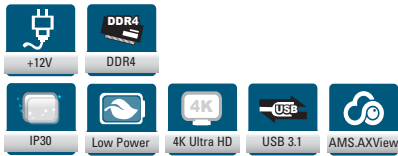

# DSP600-211 NEW

4K Digital Signage Player with AMD Ryzen Embedded V1000 Series, 4 HDMI, 2 GbE LAN and 4 USB

## Features

- AMD Ryzen Embedded V1000 series
- 2 DDR4-2400 SO-DIMM for up to 32GB of memory
- 4 HDMI 2.0 with 4K resolution
- 4 USB, 2 GbE LAN
- 1 M.2 Key E 2230 for Wi-Fi/BT
- 2 M.2 Key M 2280 for storage