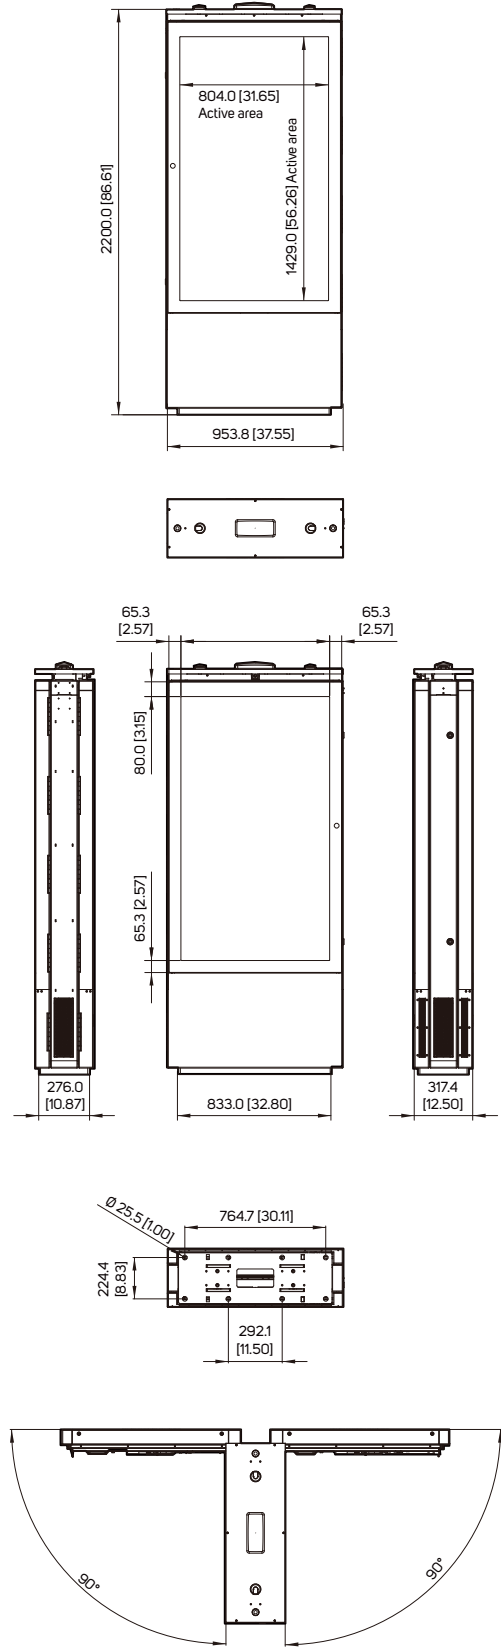

**DynaScan**

V0.09

**SPECIFICATION**

<b>MODEL</b>	DK651DR5	
<b>DISPLAY</b>	LCD Panel Size	65 inches LCD (x2)
	Native Resolution	1920 x 1080
	Brightness (w/o glass)	4,000 nits
	Color Depth	10 bits
	Contrast Ratio	4000 : 1
	Response Time (Typ.)	8 ms
	Viewing Angle	178° / 178°
	Light Lifetime (Typ.)	100,000 hrs
	Blackening Defect Free	Up to 110°C (230°F)
	Polarized Sunglasses Support	Yes
<b>TOUCH (Optional)</b>	Detection method	Projected Capacitive Touch Technology
	Input method	Finger and gloved finger
	Noise Shielding	Yes
	Number of simultaneous touches	Max. 40 points
<b>POWER</b>	Power Supply	Internal
	Rated Voltage	100-120V ~ 50/60Hz 200-240V ~ 50/60Hz
	Power Consumption (Typ./ Max)	1400 W / 2200 W [TBD]
<b>MECHANICAL SPECS</b>	Bezel Width (T/B/L/R)	80.0 / 65.3 / 65.3 / 65.3 mm
	Cabinet Color	Black
	Kiosk Dimension (LxHxD)	2200.0 x 953.8 x 317.4 mm
	Monitor Weight	380 kg
	Orientation	Portrait
	Glass	Double Laminated Tempered
<b>FEATURE</b>	Air Vent	Top & Bottom
	Base	539.0 mm H
	Language	English
<b>INPUT</b>	Image Retention Protection	Yes
	Ambient Light Sensor	Yes
	Power On/Off Scheduling	Yes
	HDMI 2.1 (HDCP 2.3)	x6 (1080p recommended)
<b>OUTPUT</b>	DisplayPort 1.2	x2
	USB 3.0	x2
	Micro SD Slot	x2
<b>EXTERNAL CONTROL</b>	Audio	x2
	RJ-45	x4 (LAN)
<b>ENVIRONMENT</b>	Operating Temperature	-30° C ~ 50° C
	Storage Temperature	-20° C ~ 60° C
	Humidity	10% ~ 100% RH Non-condensing
	Water and Dust Resistant Design	IP56
<b>INTERNAL PLAYER</b>	Operating System	Android 8.0.0
	Processor	Dual-core A73 and dual-core A53
	Clock Speed	1.5GHz
	Main Memory Interface	DDR4, 2G
	Graphics	Quad-core MaliG51
	Storage	Internal: 16GB eMMC Flash External: Support Micro SD ,Up to 32GB(exFAT) /128GB(FAT32)
	Multimedia	4K 10bits VP9/H265/H264 video decoders, up to 60fps 1080P other video decoders (VC-1, MPEG-1/2/4, VP8)
<b>CERTIFICATION</b>	CE / FCC / RoHS	

**DIMENSIONS**

Unit: mm [inch]