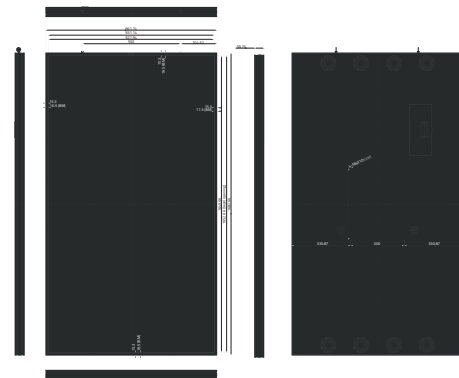

Physical

IP rating	IP5X (Front Panel)
Glass	No
Shell	Aluminum
Standard Color	Black
Bezel width(T/L/R/B)	15.3mm(T/B/L/R)
Dimensions	1682.66(H)x961.74(W)x56.75(D) mm
Net Weight	TBD
Packing Dimensions(WxHxD)	1797(W)x1076(H)x189(D) mm
20GP container capacity (pcs)	72 PCS
40GP container capacity (pcs)	144 PCS

Power

Power Supply	AC 110 /220V,50/60Hz
Power Type	Built-In Power
Power Consumption	TBD

What's in the box

Accessories	Power cord Remote controller User manual WIFI antenna
-------------	--

Dimensions

75" 1682.66 x 961.74 x 56.75 mm
TBD