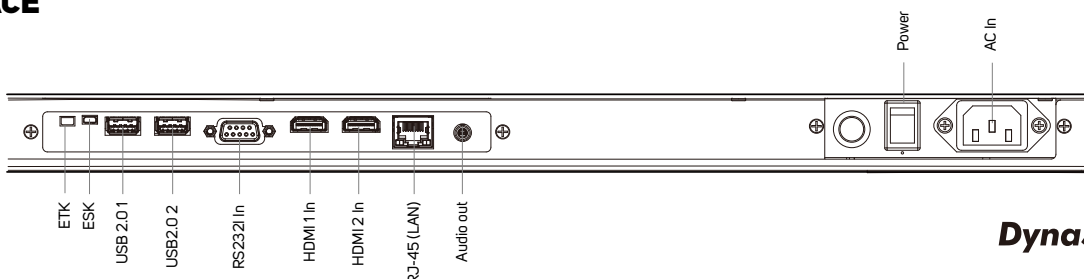

SPECIFICATION

MODEL	DS431LT4	
PANEL	LCD Panel Size	42.5"
	Native Resolution	1920 x 1080
	Brightness	2500 nits
	Color Depth	8 bits
	Contrast Ratio	4000:1
	Response Time (Typ.)	8 ms
POWER	Viewing Angle	178° / 178°
	Light Lifetime (Typ.)	100,000 hrs
	Blackening Defect Free	Up to 110°C (230°F)
POWER	Power Supply	Internal
	Rated Voltage	100-240V ~ 50/60HZ
MECHANICAL SPECS	Power Consumption (Max.)	220 W
	Power Saving Mode	< 1 W
	Bezel Width (T/B/L/R)	8.7 / 8.7 / 8.7 / 8.7 mm
	Cabinet Color	Black
	Monitor Dimension (LxHxD)	962.1 x 552.0 x 77.4 mm
	Monitor Weight	18.1 kg
MECHANICAL SPECS	Orientation	Portrait / Landscape
	VESA Mounting (LxH)	400 x 200 mm
	Carrying Handles	Yes
	Language	English
FEATURE	Support SNMP (Up to V3.0)	Yes
	Image Retention Protection	Yes
	Auto Orientation Sensor	Yes
	Ambient Light Sensor	Yes
	Power On/Off Scheduling	Yes
INPUT	OSD Menu Rotation	Yes
	HDMI 2.1 (HDCP 2.2)	x2 (1080p recommended)
OUTPUT	USB 2.0	x2
	Audio	x1
EXTERNAL CONTROL	RS-232	In x1
	RJ-45	x1 (LAN)
	ETK Port (Thermal)	x1
	ESK Port (IR, Ambient)	x1
ENVIRONMENT	Operating Temperature	0°~ 45° C
	Storage Temperature	-20°~60° C
	Humidity	10% ~ 80% RH Non-condensing
INTERNAL PLAYER	Operating System	Android 11.0
	Processor	Quad-core A53
	Clock Speed	1.5GHz
	Main Memory Interface	DDR4, 2GB
	Graphics	Mali G52
	Storage	Internal: 8GB eMMC Flash
ACCESSORY	Multimedia	4K video decoders, 30/60fps H.264 /VP9 10bit, MPEG-1/2/4
	Quick Start Guide. Power Cord. Remote Control. Batteries. IR & Ambient Sensor	
CERTIFICATION	CE / CB / FCC / ETL / RCM / RoHS / PSE / VCCI	

DIMENSIONS

Unit: mm [inch]

INTERFACE

DynaScan