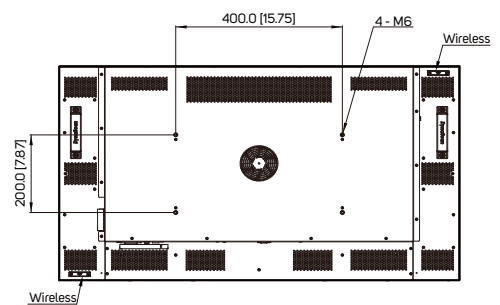

DIMENSIONS

Unit: mm [inch]