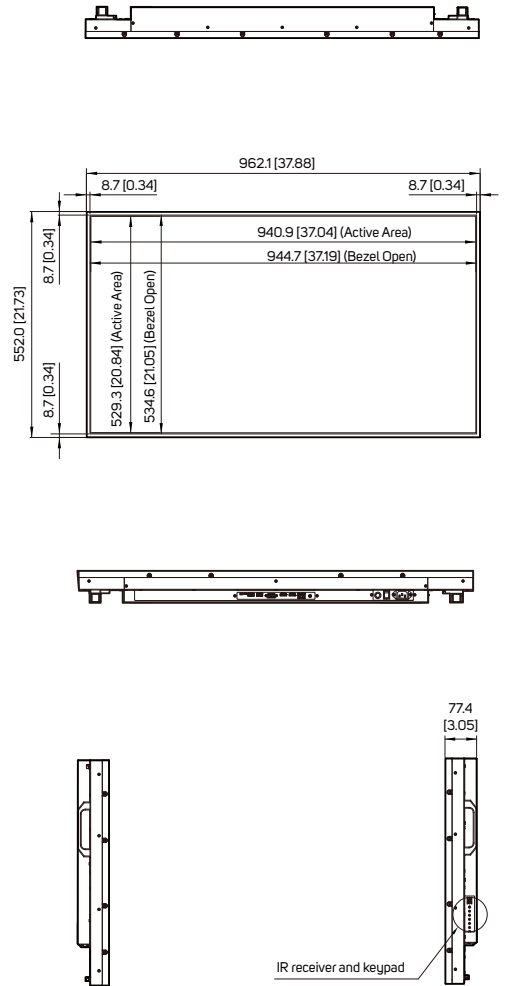

DIMENSIONS

Unit: mm [inch]