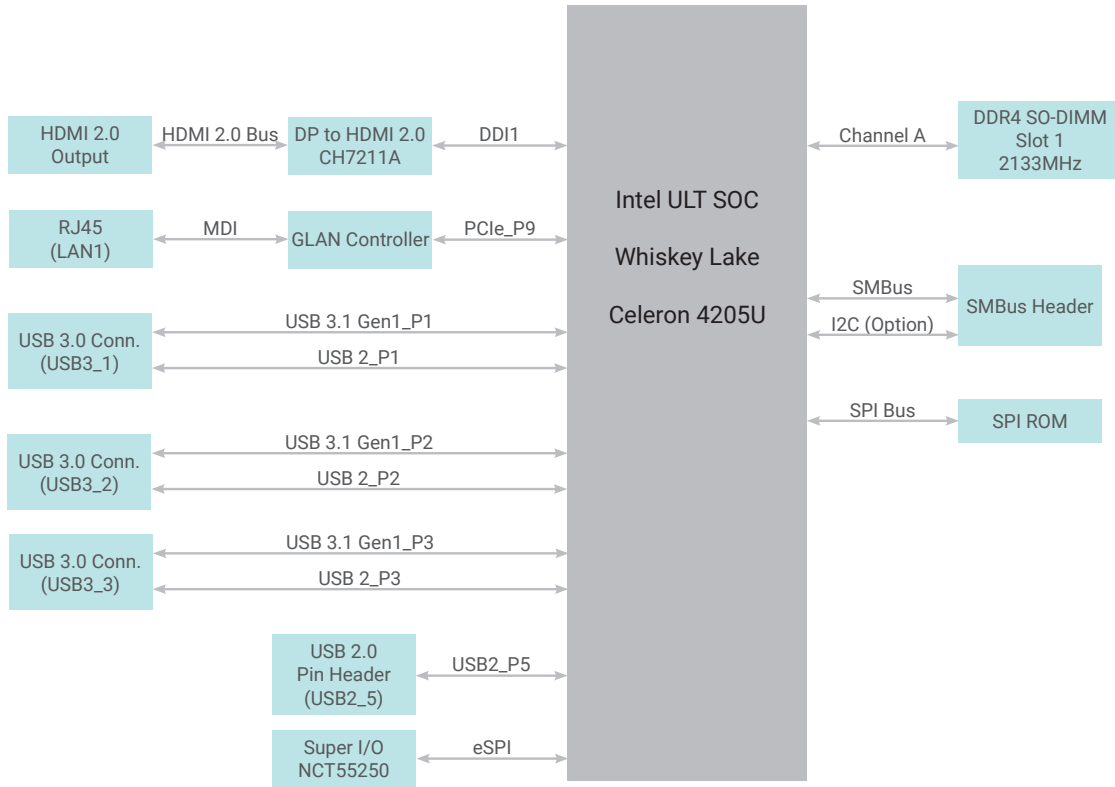

WLN51

ULT

8th Gen Intel® Core™
Intel NUC 4"x4" Board

COMING SOON

KEY FEATURES

DDR4 SODIMM

Single Channel DDR4
up to 32GB 2400 MHz

Powered by Intel CPU & 4"x4" NUC board dimension

8th Gen Intel® Core™

Low Profile I/O Under 20mm

1 GbE, 1 HDMI 2.0,
3 USB 3.1, 1 USB 2.0

BLOCK DIAGRAM

MECHANICAL DRAWING

COMING SOON

SPECIFICATION

SYSTEM	Processor	8th Gen Intel® Core™ Processors Intel® Celeron® Processor 4205U (2M Cache, 1.80 GHz)(formerly Whiskey Lake)
	Chipset	Intel® Mobile Chipset
	Memory	One SODIMM up to 4GB Single Channel DDR4 2400 MHz
	BIOS	AMI SPI 128Mbit
GRAPHICS	Controller	Intel® UHD Graphics
	Feature	OpenGL 4.5, DirectX 12, OpenCL 2.1 HW Decode: MPEG2, WMV9, AVC/H264, JPEG/MJPEG, HEVC/H265, VP9, AV1 HW Encode: AVC/H264, JPEG, HEVC/H265, VP9
	Display	1 x mini HDMI 2.0b
AUDIO	Audio Codec	Via HDMI
I/O	USB	3 x USB 3.1 1 x USB 2.0
WATCHDOG TIMER	Output & Interval	System Reset, Programmable via Software from 1 to 255 Seconds
STORAGE	Storage	64GB eMMC
SECURITY	TPM	Intel PTT (fTPM)
POWER	Type	12DC power input, 16 pin socket
	Consumption	TBD
OS SUPPORT	Microsoft	Windows: Windows 10 IoT Enterprise
ENVIRONMENT	Temperature	Operating: 0 to 55°C
		Storage: -40 to 85°C
	Humidity	TBD
	MTBF	TBD
MECHANISM	Dimensions	100mm x 100mm