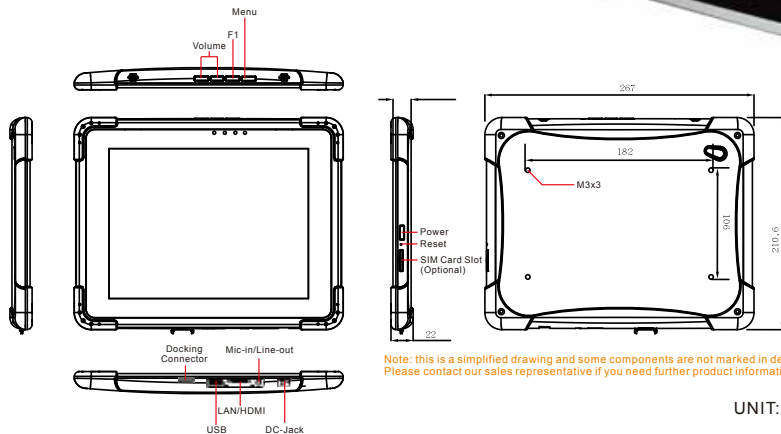

CE FC EN60601-1-1 EN60601-1-2

Accessories

- 1.12V 50W Power Adapter x 1
- 2.LAN (female) Adapter cable x 1
- 3.Tablet PC Quick Start Guide x 1
- 4.Manual & recovery CD x 1

System Specification

Operation System : Windows Embedded Standard 7 WS7P
Windows 7 PRO for Embedded Systems

Processor : Intel® Atom N2600 1.6GHz

System Chipset : Intel® NM10 Chipset

System Memory : 2GB DDR3 -800

Storage : 32GB m-SATA SSD

Audio : 1W speakerx2

Camera : Auto Focus 5 Mega pixels camera with Flash in rear

Communication : Wi-Fi 802.11a/b/g/n
bluetooth 4.0 + Class I /GPS (Default)
3G (Optional)

Control buttons

Control Button : Power button in right side
1 x MENU Key, 1 x Function key
1 x Volume up, 1 x Volume down

LED indicator : Power / Battery/ HDD Access/WiFi

Power Management

Power input : 12V DC
Battery : 5300mAh battery
Battery Operating Time : 5 Hours **
Adapter : 100- 240 V , 50-60 Hz / 12V DC input

Mechanical and Environment

Dimensions (W x L x H) : 267(W) x 210(L) x 22(H)

Weight : 988g

Operation Temperature: -20°C to 60°C (AC mode),
-10°C to 50°C (Battery mode)

Battery charging Temp.: 0° C ~45° C ^{*note}

Operation Humidity : 30%~90% (non condensing)

Drop : 4 feet

Certifications : FCC , CE , EN60601-1-1 , EN60601-1-2

IP Proof : IP54

Optional Accessories

Table Stand : DC 12V charging only
HDMI (female) Adapter Cable
Hand Strap
Holster
Car charging Cable
VESA Mounting Kit (75 x 75mm)
Capacitive Touch Stylus

Display Specification

Pixel Number : 1024(H) x 768(V)

Brightness : 350 cd/m2 (Minimum)

Touch : Projective-capacity touch (4 points)

I/O Connectors

I/O Port : 1 x 12V DC jack, 1 x USB, 1 x Line out/Mic in, 1x30 pin connector for LAN & HDMI Output (HDMI Adapter cable for Optional)

*Note

Battery	flat	Vertical
Charging	0~40°C	0~45°C
Discharging	0~45°C	0~50°C