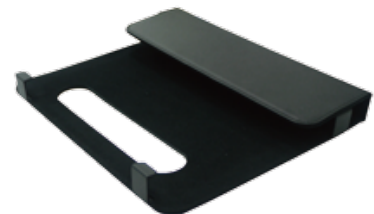

Holster

Model Name:M97HS-V1
Winmate Part Number:9B00000000314

- Holster fo r M970 series use