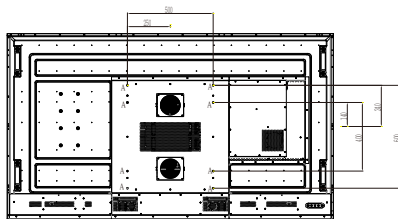

DLS8500-I

85" TFT LCD, LED Backlight 2000nits, UHD(3840x2160)

SDM Ready Display

Key Features

- Large 85" 4K2K professional signage display
- Support Intel® Smart Display Module (SDM)
- Plug and play with SDM-L and SDM-S CPU boards
- High brightness 2000nits immersive technology
- High color saturation, stunning visual clarity display
- Long lasting 24/7 operations
- Stylish, slim and lightweight design.
- Regular brightness 500 nits available

Product Specification

	DLS8500-I
Description	85" TFT LCD, LED Backlight 2000nits, UHD(3840x2160)
Screen size	85"
Display area (mm)	1872(H)*1053(V)
Brightness	2000 cd/m2
Resolution	3840x2160
Aspect ratio	16 : 9
Contrast ratio	4000 : 1
Pixel pitch (mm)	0.4875(H) x 0.4875(V)
Pixel per inch (PPI)	52
Viewing angle	178°(H),178°(V)
Color saturation (NTSC)	90%
Display colors	1.07G
Response time (Typical)	9.5ms
Video interface	SDM-S/SDM-L interface
Input power	AC100~240V
Power consumption	827W
Dimensions (mm)	1902 x 1083 x 107.8 mm
Bezel size (U/B/L/R)	15/15/15/15 mm
Weight (Net)	80kg
Mounting	500x400, 500x600 mm
OSD key	5 Keys (Power Switch, Menu, +, Exit, -)
OSD control	Brightness, Color, Contrast, Auto Turing, H/V Position...etc
Operating temperature	0 °C ~ 50 °C
Storage temperature	-20 °C ~ 60 °C

Dimensions

SDM From Factor list

Part Number	Description
ASDM-APL5	SDM-L, Intel Apollo Lake CPU,COM/2USB/LAN

ASDM-APL6	SDM-S, Intel Apollo Lake CPU,2USB/LAN, LPDDR4-4GB./ eMMC-32GB
-----------	---

* Slightly larger than a credit card