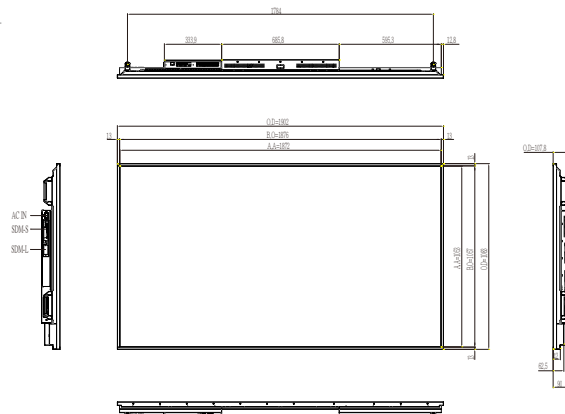

DLS8500-I

85" TFT LCD, LED Backlight 2000nits, UHD(3840x2160)

SDM Ready Display

Key Features

- Large 85" 4K2K professional signage display
- Support Intel® Smart Display Module (SDM)
- Plug and play with SDM-L and SDM-S CPU boards
- High brightness 2000nits immersive technology
- High color saturation, stunning visual clarity display
- Long lasting 24/7 operations
- Stylish, slim and lightweight design.
- Regular brightness 500 nits available

Product Specification

	DLS8500-I
Description	85" TFT LCD, LED Backlight 2000nits, UHD(3840x2160)
Screen size	85"
Display area (mm)	1872(H)*1053(V)
Brightness	2000 cd/m2
Resolution	3840x2160
Aspect ratio	16 : 9
Contrast ratio	4000 : 1
Pixel pitch (mm)	0.4875(H) x 0.4875(V)
Pixel per inch (PPI)	52
Viewing angle	178°(H),178°(V)
Color saturation (NTSC)	90%
Display colors	1.07G
Response time (Typical)	9.5ms
Video interface	SDM-S/SDM-L interface
Input power	AC100~240V
Power consumption	827W
Dimensions (mm)	1902 x 1083 x 107.8 mm
Bezel size (U/B/L/R)	15/15/15/15 mm
Weight (Net)	80kg
Mounting	500x400, 500x600 mm
OSD key	5 Keys (Power Switch, Menu, +, Exit, -)
OSD control	Brightness, Color, Contrast, Auto Turing, H/V Position...etc
Operating temperature	0 °C ~ 50 °C
Storage temperature	-20 °C ~ 60 °C

Dimensions

SDM From Factor list

Part Number	Description
ASDM-APL5	SDM-L, Intel Apollo Lake CPU,COM/2USB/LAN

ASDM-APL6	SDM-S, Intel Apollo Lake CPU,2USB/LAN, LPDDR4-4GB./ eMMC-32GB
-----------	---

* Slightly larger than a credit card