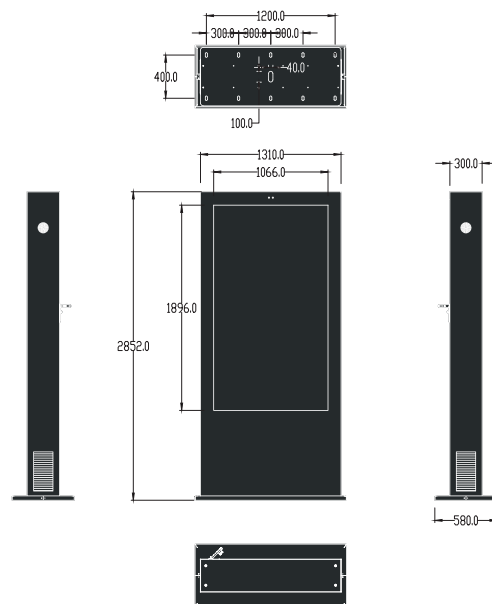

Hisense

86" Air Conditioned Display

Specifications

General

Screen Size	86"
Screen Active Area (mm)	1895 × 1066
Resolution	UHD (3840 × 2160)
Aspect Ratio	16:9
Brightness (nit)	2500nits
Contrast Ratio	1200:1
Viewing Angle (H/V)	178°/178°
Backlight Life Cycle	50,000 Hrs
Operation Hours	24/7
Response Time	8ms
Screen Orientation	Portrait

Touchscreen (Option)

Touch Type	Touch foil
Touch Point	10-points
Response Time	≤10ms

System

OS	Android 7.1
CPU	Amlogic Quad-core Cortex-A53,1.5GHz
GPU	Mali-450
DDR	2G DDR4
ROM	16G EMMC (support expanded memory card up to 128G)
Language	Chinese/English

Connectivity

Input	x2 HDMI IN/ x1 USB2.0/ x1 LAN x1 TF card slot/ x1 RS232
Output	x1 HDMI OUT/ x1 AV OUT

Network connection

Wifi or LAN	Yes
3G/4G Connection	Optional

Speaker

Build in Speaker	Yes

Thermal management

Build in air conditioner	Air conditioner
Overheating Protection	Yes

Physical

IP Rating	IP65
Glass	6.8 mm (AR, Tempered & Laminated Glass)
Metal	Galvanized steel with powder coated
Standard Color	Black
Dimensions	2852(H) x 1310(W) x 300(D) mm
Net Weight	325kg
Packing Dimensions	3000(L) x 1510(H) x 580(D) mm

Operation

Working Environment	Full outdoor
Auto Brightness Control	Light sensor
Operation Temperature (ambient temp.)	-40°C to 55°C
Operation Humidity	5% to 95%

Power

Power Supply	AC 110 /220V,50/60Hz
Power Type	Built-In Power
Power Consumption	2500W(Max.)

Dimensions

86" 2852 x 1310 x 300mm
450kg