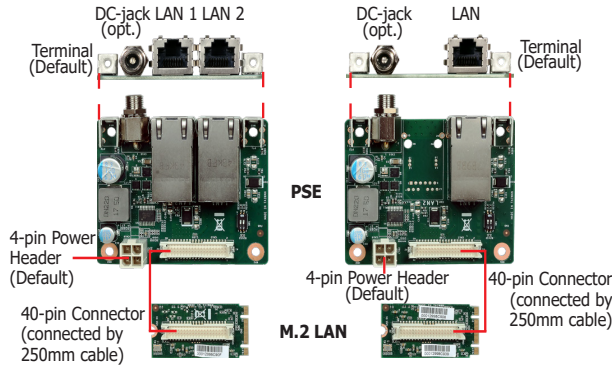

M.2 PSE Port Module

M.2-1PSE/2PSE

► **Features**

PORT	1 RJ45/2 RJ45
INTERFACE	PCIe x1
FORM FACTOR	M.2 B-M key 22mm x 42mm (0.87" x 1.65")

► **Specifications**

I/O CONNECTORS

- M.2-1PSE: 1 connector for 1 external LAN port
- M.2-2PSE: 2 connectors for 2 external LAN ports

POWER INPUT

- 9V-36V: 4-pin header (default), DC jack (opt.)

POWER OUTPUT

- Compliant IEEE 802.3af, up to 15.4W at 48V per PoE port

MOUNTING

- Terminal (Default)
- Bracket (Optional)

APPLIED MODELS

- All DFI systems and boards with M.2 interface.

TEMPERATURE

- Operating: 0°C to 70°C
- Storage: -40°C to 85°C

HUMIDITY

- 5% to 90%

DIMENSIONS

- M.2 B-M key 22mm x 42mm (0.87" x 1.65")

► **Mechanical Drawing**

► **Ordering Information**