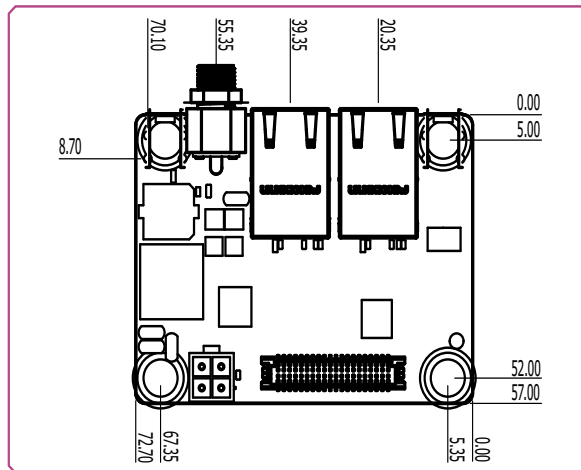

M.2 PSE Port Module

M.2-1PSE/2PSE

► **Features**

PORT	1 RJ45/2 RJ45
INTERFACE	PCIe x1
FORM FACTOR	M.2 B-M key 22mm x 42mm (0.87" x 1.65")

► **Specifications**

I/O CONNECTORS

- M.2-1PSE: 1 connector for 1 external LAN port
- M.2-2PSE: 2 connectors for 2 external LAN ports

POWER INPUT

- 9V-36V: 4-pin header (default), DC jack (opt.)

POWER OUTPUT

- Compliant IEEE 802.3af, up to 15.4W at 48V per PoE port

MOUNTING

- Terminal (Default)
- Bracket (Optional)

APPLIED MODELS

- All DFI systems and boards with M.2 interface.

TEMPERATURE

- Operating: 0°C to 70°C
- Storage: -40°C to 85°C

HUMIDITY

- 5% to 90%

DIMENSIONS

- M.2 B-M key 22mm x 42mm (0.87" x 1.65")

► **Mechanical Drawing**

► **Ordering Information**