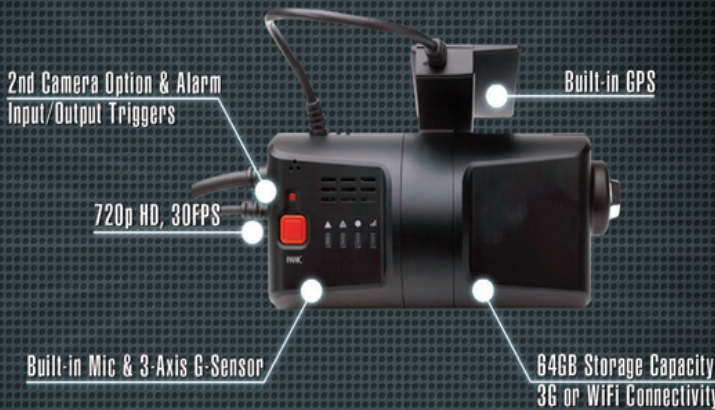

All-in-One: 3G/WiFi Enabled Vehicle Accident Camera with Live Tracking & Real-Time Image Transfer

ASLIS

Tel. +44 (0) 1785 879 050 / sales@assured-systems.com

ASL1S

The Assured Systems ASL1S is the world's most advanced incident camera with 720p HD video, 3G or WiFi connectivity, live GPS tracking & drive behavior reports. Developed to provide evidence of events leading up to and during a road traffic accident, the ASL1S provides instant notifications and images of road incidents in less than 60 seconds!

DUAL CAMERA DESIGN

- 170° Wide Angle Lens, 720p
- 2nd Camera is Optional
- Various 2nd Camera Options
- Mount 2nd Camera Anywhere
- Tamper-Resistant Locking Cover
- Automated Power-Up & Shutdown
- Compact Size: 4.5" x 2.5" dia
- Fast, Tool-Free Installation