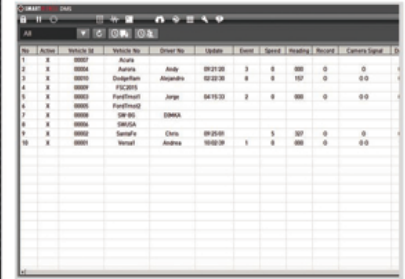

WIRELESS DATA TRANSFER

- Optional 3G or WiFi Connectivity
- Server Software Available for Vehicle Fleets up to 300.
- Live Tracking & Geo-Fencing
- Drive Behavior Reporting
- Over-the-Air System Updates
- API Available for Integration with GPS tracking/telematics software

The ASL1S can protect owners & operators from the following:

- Cash-for-Crash/Insurance Fraud Accidents
- False or Exaggerated Whiplash Claims
- Conflicting Reports of Actual Road Events
- Poor & Uneconomical Driving Behaviors
- Slow or Unreasonable Claims Processes
- 24/7 Surveillance Monitoring

RECOMMENDED BY MAJOR INSURERS