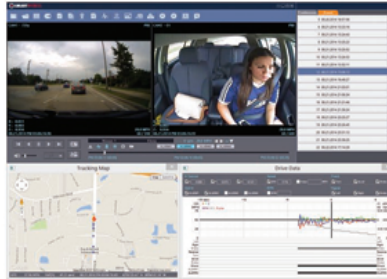

All-in-One: 3G/WiFi Enabled Vehicle Accident Camera with Live Tracking & Real-Time Image Transfer

ASLIS

Tel. +44 (0) 1785 879 050 / sales@assured-systems.com

ASL1S

The Assured Systems ASL1S is the world's most advanced incident camera with 720p HD video, 3G or WiFi connectivity, live GPS tracking & drive behavior reports. Developed to provide evidence of events leading up to and during a road traffic accident, the ASL1S provides instant notifications and images of road incidents in less than 60 seconds!

DUAL CAMERA DESIGN

- 170° Wide Angle Lens, 720p
- 2nd Camera is Optional
- Various 2nd Camera Options
- Mount 2nd Camera Anywhere
- Tamper-Resistant Locking Cover
- Automated Power-Up & Shutdown
- Compact Size: 4.5" x 2.5" dia
- Fast, Tool-Free Installation

VIDEO/DATA ANALYSIS

- Advanced Analysis Software
- Integrated Google™ Maps
- Detailed G-Force/Impact Data
- Printable Event Reports
- AVI Conversion Tool
- Log Data Viewer & Search filter
- View Vehicle speed, Direction Location, & Driving behaviors

WIRELESS DATA TRANSFER

- Optional 3G or WiFi Connectivity
- Server Software Available for Vehicle Fleets up to 300.
- Live Tracking & Geo-Fencing
- Drive Behavior Reporting
- Over-the-Air System Updates
- API Available for Integration with GPS tracking/telematics software