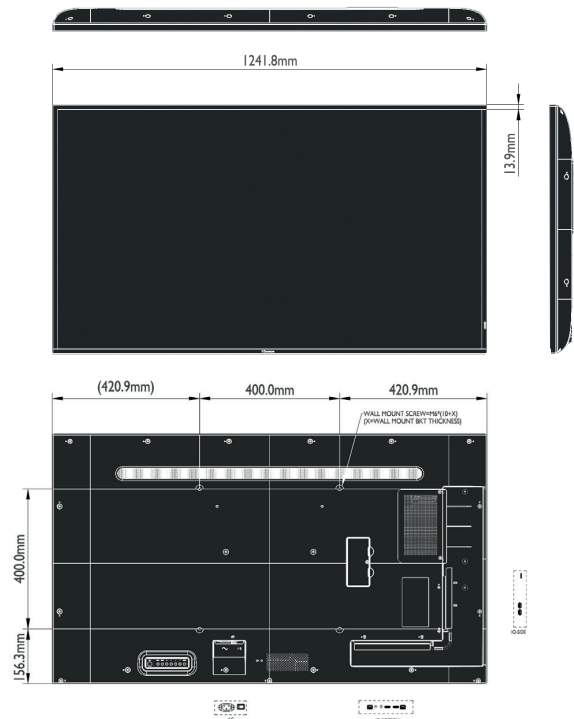

### Physical

Bezel Color	Black
Set Dimension (WxHxD)	1241.8mm x 712.6mm x 69.7mm
Bezel width (T/L/R/B)	T/B/L/R:13.9mm
Net Weight	16.6kg
Packing Dimension (WxHxD)	1350 x 860 x 160mm
Packed Weight	21.8kg
VESA	400mm x 400mm

### Dimensions

**55"** 1241.8 x 712.6 x 69.7 mm  
16.6 kg