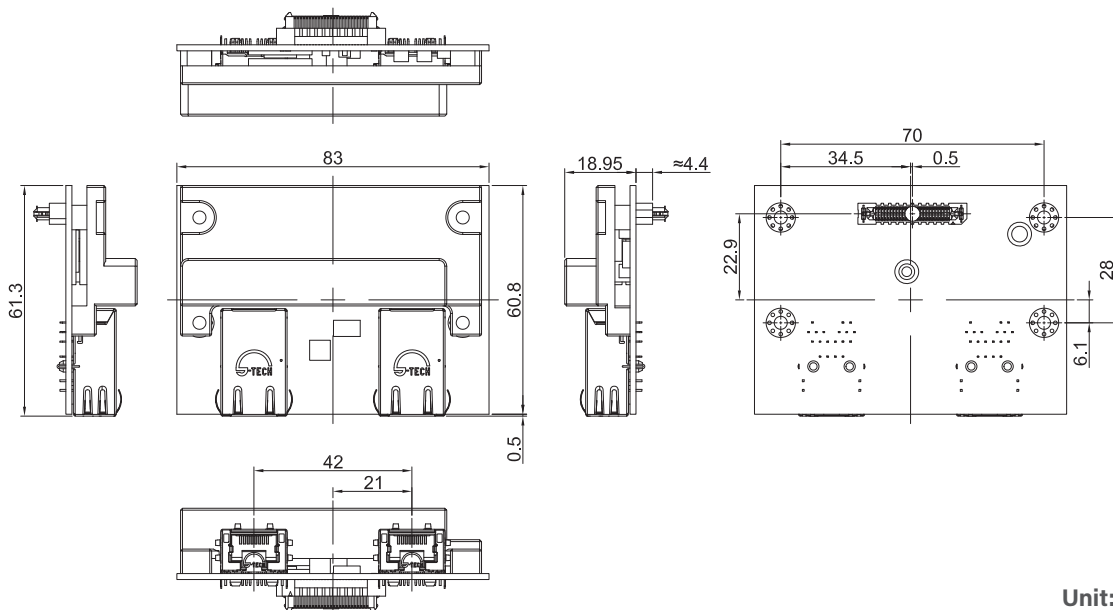

# CMI-10GLAN02

CMI Module with 2x Intel 10GbE LAN, RJ45 Port

- CMI (Combined Multiple I/O) Technology
- Intel Ethernet Controller X550-AT2
- Support 10GbE Data Rate

## Specifications

|                         |                                       |
|-------------------------|---------------------------------------|
| Interface               | CMI (Combined Multiple I/O) Interface |
| Ethernet Port           | 2 x Intel® X550-AT2 Ethernet Ports    |
| Connector Type          | RJ45                                  |
| Data Rate Per Port      | 10/5/2.5/1GbE                         |
| Jumbo Frames Supported  | Yes                                   |
| Teaming Supported       | Yes                                   |
| Dimension ( W x D x H ) | 83 x 61.3 x 18.95 mm                  |

## Dimensions

Unit: mm

### Available Models

**CMI-10GLAN02-R10** CMI Module with 2x Intel 10GbE LAN, RJ45 Port (83 x 61.3 x 18.95 mm)