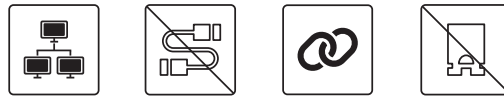

## Specifications

|                         |                                       |
|-------------------------|---------------------------------------|
| Interface               | CMI (Combined Multiple I/O) Interface |
| Ethernet Port           | 2 x Intel® X550-AT2 Ethernet Ports    |
| Connector Type          | RJ45                                  |
| Data Rate Per Port      | 10/5/2.5/1GbE                         |
| Jumbo Frames Supported  | Yes                                   |
| Teaming Supported       | Yes                                   |
| Dimension ( W x D x H ) | 83 x 61.3 x 18.95 mm                  |