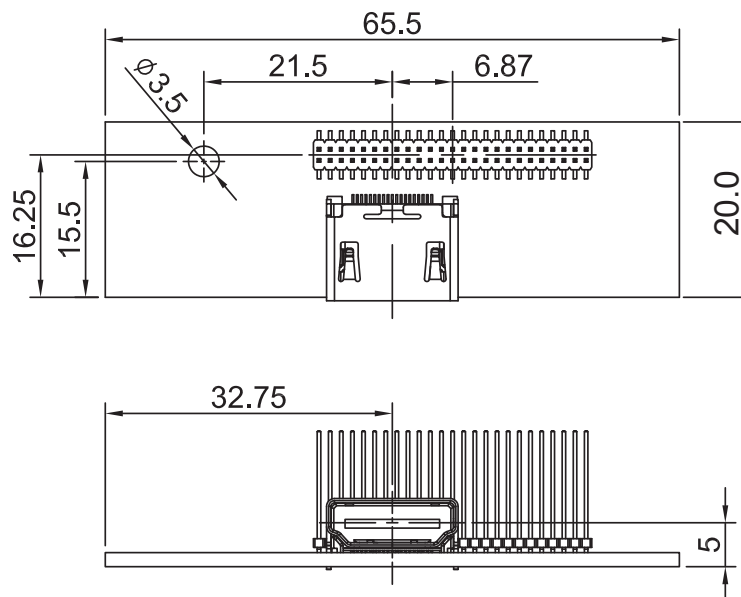

CMI-HD02

CMI Module with 1x HDMI Port

- CMI (Combined Multiple I/O) Technology
- Rugged Design Features: Cableless

Specifications

Interface	CMI (Combined Multiple I/O) Interface
Display Output	1x HDMI Connector
Max. Resolution	4K x 2K @ 30Hz
Dimension (W x D x H)	67 x 20 mm

Dimensions

Unit: mm

Ordering Information

Available Models

CMI-HD02	CMI Module with 1x HDMI Port
----------	------------------------------

Package Check List

- CMI Module x1
- Screw Pack x1

Compatible List