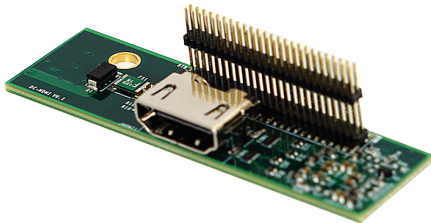

CMI-HD02

CMI Module with 1x HDMI Port

- CMI (Combined Multiple I/O) Technology
- Rugged Design Features: Cableless

Specifications

Interface	CMI (Combined Multiple I/O) Interface
Display Output	1x HDMI Connector
Max. Resolution	4K x 2K @ 30Hz
Dimension (W x D x H)	67 x 20 mm

Dimensions

Unit: mm

Ordering Information

Available Models

CMI-HD02	CMI Module with 1x HDMI Port
----------	------------------------------

Package Check List

- CMI Module x1
- Screw Pack x1

Compatible List