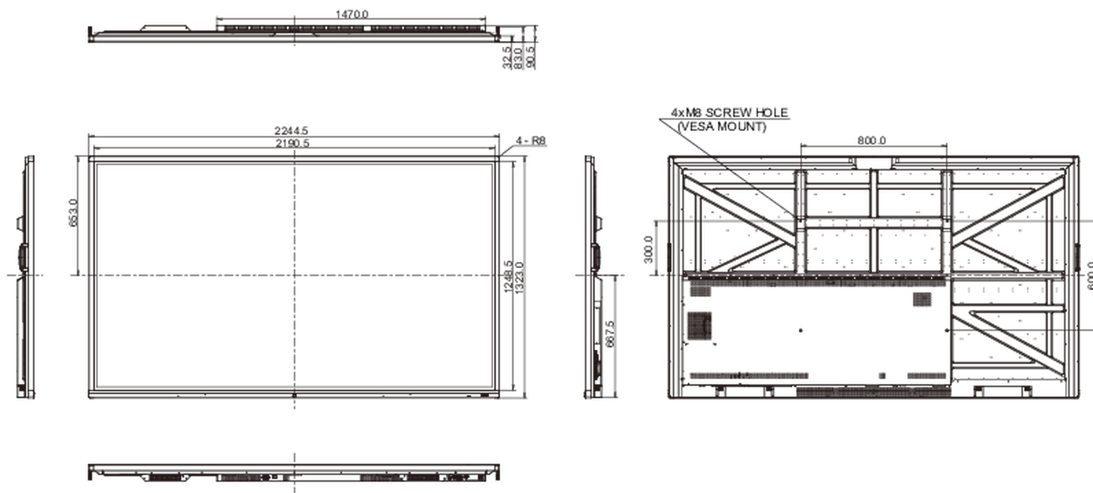

Product dimensions W x H x D	2244.5 x 1323 x 90.5mm
Box dimensions W x H x D	2483 x 376 x 1493mm
Weight (without box)	103.5kg
Weight (with box)	138.8kg
EAN code	4948570118984

All trademarks and registered trademarks acknowledged. E & O E. Specification subject to change without notice. All LCD's comply with ISO-9241-307:2008 in connection with pixel defects.