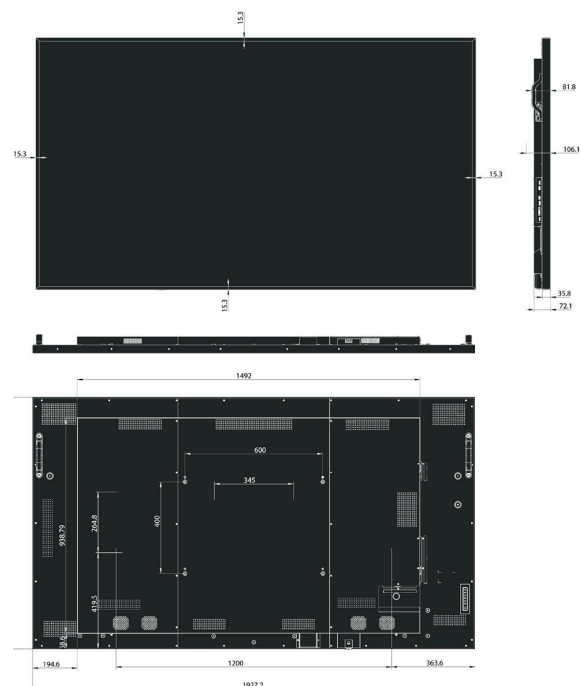

Power

Input	AC 100-240V (50/60Hz)
Power Consumption	300W (Max)
Standby consumption	<0.5W

Physical

Bezel Color	Black
Set Dimension(WxHxD)	1927.2mm x 1098mm x 72.1mm
Bezel width(T/L/R/B)	15.3mm (T/B/L/R)
Net Weight	62kg
Packing Dimension (WxHxD)	2127mm x 1312mm x 297mm
Packed Weight	76.1kg
VESA	600mm x 400mm

Media Player compatibility

OPS Type Compatible	Yes
---------------------	-----

What's in the box

Basic	Power cord
	Remote control
	Battery
	Logo

Dimensions

86" 1927.2x1098x72.1mm
62 kg

HISENSE B2B EUROPE

Beechavenue 139,
1119 RB Schiphol-Rijk,
Netherlands