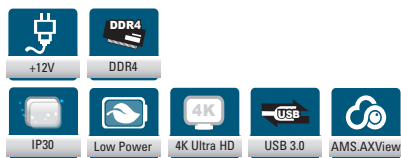

DSP500-523 NEW

Digital Signage Player with 8th Gen Intel® Core™ i7/i5/i3 & Pentium® Processor, 3 HDMI 2.0, 4 USB and GbE LAN

Features

- 8th gen Intel® Core™ i7/i5/i3 & Pentium® processor (Coffee Lake)
- 2 DDR4-2400 SO-DIMM for up to 32GB of memory
- 3 HDMI 2.0
- Supports 4 USB 3.1 and GbE LAN
- 1 M.2 Key E 2230 for Wi-Fi/BT
- 1 M.2 Key B 3042 for 4G LTE
- 1 M.2 Key M 2280 for storage