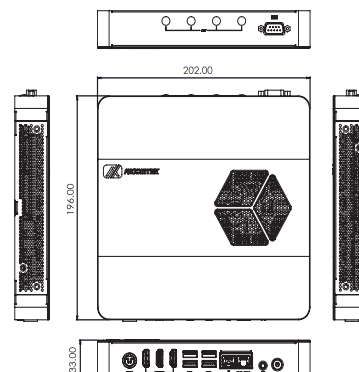

Dimensions

* All specifications and photos are subject to change without notice. www.axiomtek.com © 2020 Axiomtek Co., Ltd. All rights reserved.