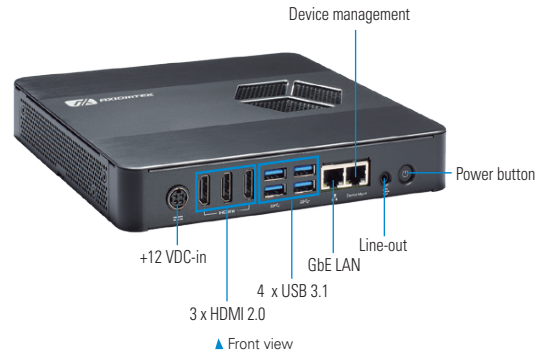

DSP500-523 NEW

Digital Signage Player with 8th Gen Intel® Core™ i7/i5/i3 & Pentium® Processor, 3 HDMI 2.0, 4 USB and GbE LAN

Features

- 8th gen Intel® Core™ i7/i5/i3 & Pentium® processor (Coffee Lake)
- 2 DDR4-2400 SO-DIMM for up to 32GB of memory
- 3 HDMI 2.0
- Supports 4 USB 3.1 and GbE LAN
- 1 M.2 Key E 2230 for Wi-Fi/BT
- 1 M.2 Key B 3042 for 4G LTE
- 1 M.2 Key M 2280 for storage

Specifications

CPU	Intel® Core™ i7-8700T Hexa Core processor 2.4GHz 12MB Cache, TDP 35W Intel® Core™ i5-8500T Hexa Core processor 2.4GHz 12MB Cache, TDP 35W Intel® Core™ i3-8100T Hexa Core processor 2.1GHz 9MB Cache, TDP 35W Intel® Pentium® G5400T dual Core processor 3.1GHz 4MB Cache, TDP 35W
System Memory	2 x DDR4-2666 SO-DIMM, up to 32GB
Chipset	Intel® Q370
Storage	1x M.2 Key M 2280 (SATA & NVMe)
TPM	TPM 2.0
Watchdog Timer	255 levels, 1 to 255 sec./min.
System I/O Outlet	1 x 10/100/1000 Mbps Ethernet 4 x USB 3.1 3 x HDMI 2.0 or 2 x HDMI 2.0 1 x Line-out 1 x RS-232 1 x Device management 1 x Remote switch 1 x Screw type VDC power input 1 x VDC power input connector 4 x Antenna opening
Expansion Interface	1 x M.2 Key E 2230 for Wi-Fi/BT (optional) 1 x M.2 Key B 3042 for 4G/LTE (optional) 1 x SIM card slot
Battery Lithium	Lithium 3 V/220 mAh
Power Input	+12V DC-in
Dimensions	202 mm (7.95") (W) x 196 mm (7.71") (D) x 39 mm (1.53") (H)
Vibration Endurance	3 Grms with M.2 storage (5 - 500Hz, X, Y, Z directions)
Operating Temperature	0°C to +45°C (+32°F to +113°F)
Humidity	10% - 90% relative humidity, non-condensing
Certifications	CE, FCC class A
EOS Support	Win 10 IoT, Linux
Software Support	AMS.AXView

Standard	
DSP500-523-US	Digital signage player with Intel® 8th gen Intel® Core™ i7/i5/i3 & Pentium® processor, 3 HDMI, 4 USB 3.1, GbE LAN
DSP500-523-EU	Digital signage player with Intel® 8th gen Intel® Core™ i7/i5/i3 & Pentium® processor, 3 HDMI, 4 USB 3.1, GbE LAN