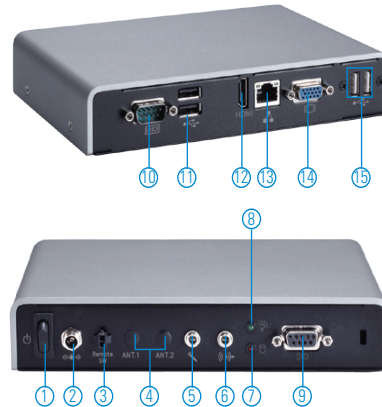

DSB320-842

Fanless Digital Signage Player with Intel® Celeron® Processor J1900 (up to 2.42 GHz)

Features

- Fanless operation
- Low power consumption
- Intel® Celeron® 4-core J1900 onboard (Bay Trail-D)
- DDR3L-1333 SO-DIMM, up to 8GB
- 1 HDMI/1 VGA with dual independent displays supported
- 1 mSATA supported
- Supports AVB (Audio Video Bridging) feature
- Supports TV rack, wall mount and VESA mount

- | | | |
|-------------------------|----------------------|-----------------|
| 1. Power on/off button | 6. Audio (Line-out) | 11. USB 2.0 x 2 |
| 2. 12 VDC-in | 7. Storage indicator | 12. HDMI output |
| 3. Remote button switch | 8. Power indicator | 13. RJ-45 |
| 4. Antenna (optional) | 9. Digital I/O (DIO) | 14. VGA output |
| 5. Audio (Mic-in) | 10. RS-232 (COM 1) | 15. USB 2.0 x 2 |

Specifications

Main System	CPU	Intel® Celeron® processor J1900 (up to 2.42 GHz) (Bay Trail)
	System Memory	1 x 204-pin DDR3L-1333 SO-DIMM, up to 8GB
	Storage	1 x mSATA
	Watchdog Timer	255 levels, 1 ~ 255 sec.
I/O	4 x USB 2.0	
	1 x 10/100/1000 Mbps Ethernet (Intel® i210AT)	
	1 x 8-CH TTL DIO (DB9 connector)	
	1 x HDMI	
	1 x VGA	
	1 x RS-232 (COM)	
	1 x power on/off button	
	1 x Audio (Line-out)	
	1 x Audio (Mic-in)	
	1 x Remote button switch	
1 x Kensington lock		
Indicator	1 x LED for system power on	
	1 x LED for HDD active	
WiFi	802.11 b/g/n (optional)	
Expansion Slot	1 x full-size PCI Express Mini Card slot (for mSATA)	
	1 x half-size PCI Express Mini Card slot with SIM slot	
Power Supply	12 VDC, with AC-DC 12/36 W adapter	
Dimensions	186.7 mm (7.11") (W) x 128 mm (5.04") x 34.7 mm (1.37")	
Packing Dimension	309 mm (12.17") (W) x 275 mm (10.83") (D) x 106 mm (4.17") (H)	
Weight (net/gross)	1 kg (2.21 lb)/ 1.5 kg (3.3 lb)	
Environmental	0°C ~ +40°C (+32°F ~ +104°F)	
Certification	CE	