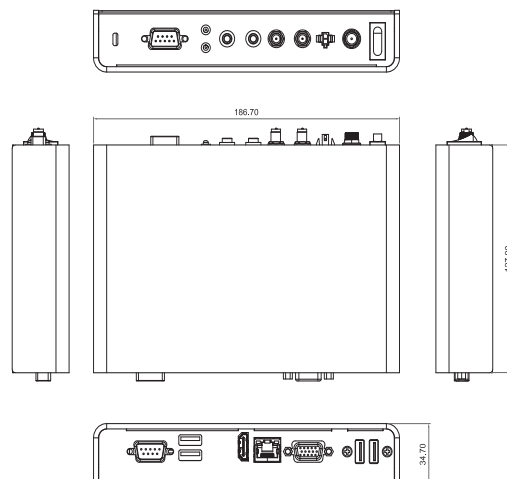

- | | | |
|-------------------------|----------------------|-----------------|
| 1. Power on/off button | 6. Audio (Line-out) | 11. USB 2.0 x 2 |
| 2. 12 VDC-in | 7. Storage indicator | 12. HDMI output |
| 3. Remote button switch | 8. Power indicator | 13. RJ-45 |
| 4. Antenna (optional) | 9. Digital I/O (DIO) | 14. VGA output |
| 5. Audio (Mic-in) | 10. RS-232 (COM 1) | 15. USB 2.0 x 2 |

Specifications

Main System	CPU	Intel® Celeron® processor J1900 (up to 2.42 GHz) (Bay Trail)
	System Memory	1 x 204-pin DDR3L-1333 SO-DIMM, up to 8GB
	Storage	1 x mSATA
	Watchdog Timer	255 levels, 1 ~ 255 sec.
I/O	4 x USB 2.0	
	1 x 10/100/1000 Mbps Ethernet (Intel® i210AT)	
	1 x 8-CH TTL DIO (DB9 connector)	
	1 x HDMI	
	1 x VGA	
	1 x RS-232 (COM)	
	1 x power on/off button	
	1 x Audio (Line-out)	
	1 x Audio (Mic-in)	
	1 x Remote button switch	
1 x Kensington lock		
Indicator	1 x LED for system power on	
	1 x LED for HDD active	
WiFi	802.11 b/g/n (optional)	
Expansion Slot	1 x full-size PCI Express Mini Card slot (for mSATA)	
	1 x half-size PCI Express Mini Card slot with SIM slot	
Power Supply	12 VDC, with AC-DC 12/36 W adapter	
Dimensions	186.7 mm (7.11") (W) x 128 mm (5.04") x 34.7 mm (1.37")	
Packing Dimension	309 mm (12.17") (W) x 275 mm (10.83") (D) x 106 mm (4.17") (H)	
Weight (net/gross)	1 kg (2.21 lb)/ 1.5 kg (3.3 lb)	
Environmental	0°C ~ +40°C (+32°F ~ +104°F)	
Certification	CE	

Optional

- VESA mount kit
- Wall mount kit
- TV tack kit
- Wi-Fi kit

* Specifications and certifications may vary contingent on options.

Dimensions

* All specifications and photos are subject to change without notice.