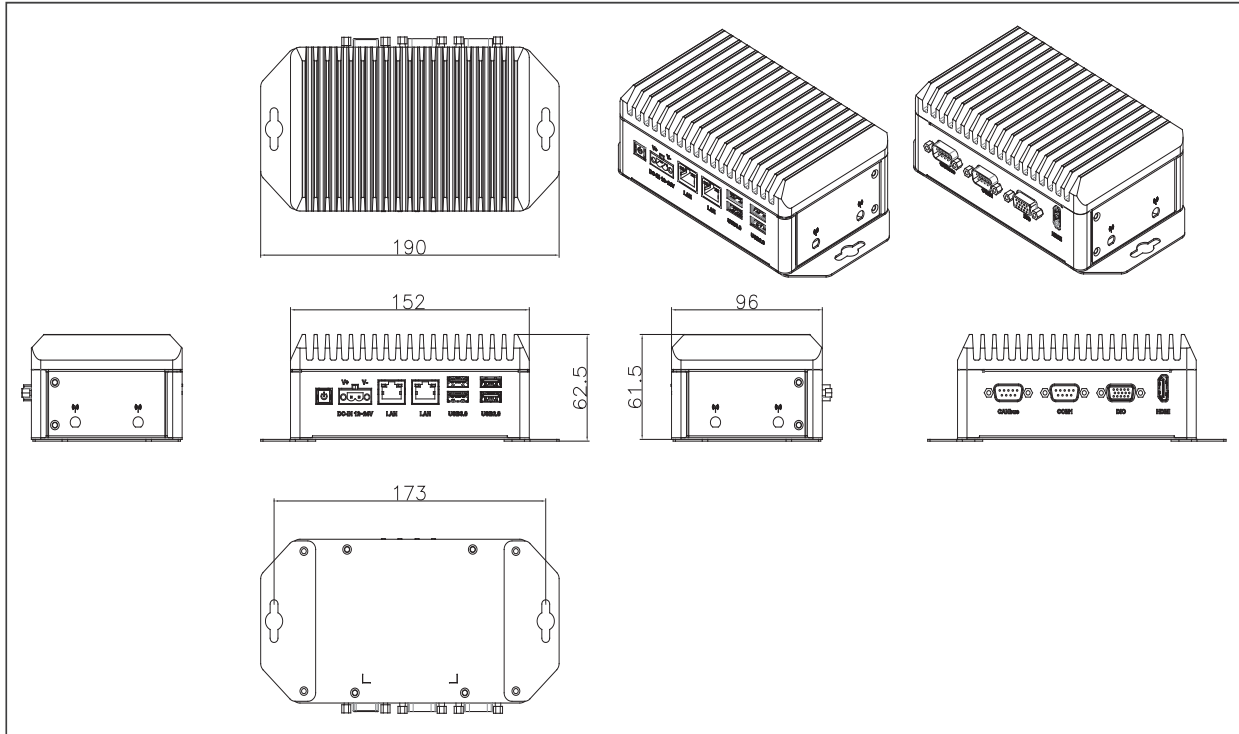

## Specifications

System	
AI Accelerator	NVIDIA® Jetson Orin Nano™
CPU	6-core Arm® Cortex®-A78AE v8.2 64-bit CPU
System Memory	4GB 64-Bit LPDDR5
Storage Device	M.2 M Key x 1
Display Interface	HDMI Type A for HDMI 2.0 x 1
Ethernet	RJ-45 x 2 for 10/100/1000 Base-T
I/O	RJ-45 x 2 for 10/100/1000 Base-T USB Type A x 2 for USB 3.2 Gen 1 USB Type A x 2 for USB 2.0 HDMI type A for HDMI v2.0 x 1 DB-9 x 1 for CANbus DB-9 x 1 for RS-232/422/485 DB-15 x 1 for 13 DIO 2-pin terminal block for 12-24V power input Power ON/OFF switch x 1 Antenna hole x 4
Expansion	M.2 E-Key 2230 x 1 for WiFi/Bluetooth M.2 B-Key 3042/3052 x 1 for 4G/5G M.2 M-Key 2280 x 1
Indicator	Power LED x 1
OS Support	Linux (NVIDIAJetpack 5.0 and above)
Power Supply	
Power Requirement	DC-in 12-24V with 2-pin terminal block
Mechanical	
Mounting	Wall mount kit
Dimensions (W x D x H)	TBD
Gross Weight	TBD
Net Weight	TBD
Environmental	
Operating Temperature	-13°F ~ 149°F (-25°C ~ 65°C with 0.5 m/s airflow)
Storage Temperature	-40°F ~ 158°F (-40°C ~ 70°C)
Storage Humidity	5 ~ 95% @ 40°C, non-condensing
Anti-Vibration	3.5Grms / 5-500Hz
Anti-Shock	50G peak acceleration
Certification	CE / FCC class A

## Dimension

Unit: mm