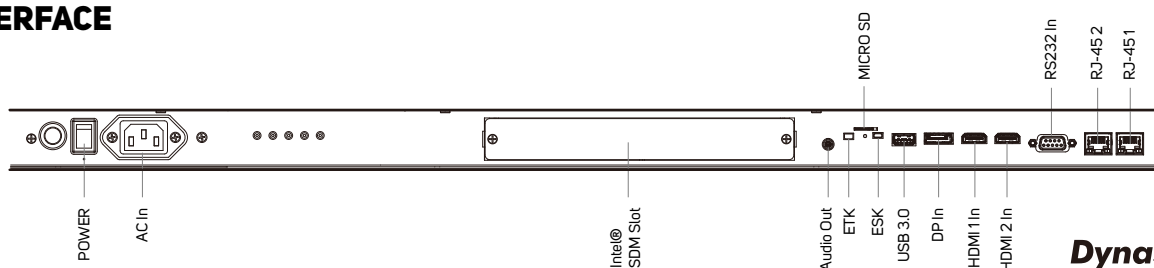

SPECIFICATION

MODEL	DS861LR4	
PANEL	LCD Panel Size	85.6 inches LCD
	Native Resolution	3840 x 2160
	Backlight	LED
	Default Color Temperature	D65 (6500 K)
	Brightness	3,500 nits
	Color Depth	10 bits
	Contrast Ratio	3000 : 1
	Response Time (Typ.)	8 ms
	Viewing Angle	178° / 178°
	Light Lifetime (Typ.)	100,000 hrs
POWER	Blackening Defect Free	Up to 110°C (230°F)
	Polarized Sunglasses Support	Yes
	Panel Surface	AG Haze 3%, 2H
	Power Supply	Internal
	Rated Voltage	100-240V ~ 50/60Hz
	Power On Mode (Typ./ Max)	750 W / 1300 W
	Power Saving Mode	< 1 W
	Bezel Width (T/B/L/R)	Even Bezel 17.8 mm
	Cabinet Color	Black
	Monitor Dimension (LxHxD, w/o stand)	1935.8 x 1106.8 x 79.0 mm
MECHANICAL SPECS	Monitor Weight	77 kg
	Orientation	Portrait / Landscape
	VESA Mounting	600 x 400 mm
	Carring Handles	Yes
	Language	English
USER INTERFACE	Support SNMP (Up to V3.0)	Yes
	Dimming Control	Yes
	Proof of Image Retention	Yes
	Auto Orientation Sensor	Yes
	Ambient Light Sensor	Yes
EXPANSION SLOT FOR INTEL® SDM SDM S/L module not included in the product.	Power On/Off Scheduling	Yes
	Internal Temperature Sensor	Yes
	OSD Menu Rotation	Yes
	SDM Slot	SDM-S (support with DynaScan extended board) & SDM-L Compatible
	Power Support	Up to 45 W
INPUT	HDMI	x2 (2160p)
	Display Port	x1
	USB 3.0	x1
OUTPUT	Micro SD Slot	x1
	Audio	x1
EXTERNAL CONTROL	RS-232	In x1
	RJ-45	x2 (LAN)
INTERNAL PLAYER	Operating System	Android 8.0.0
	Storage	Internal: 16GB eMMC Flash External: Support Micro SD , Up to 32GB(exFAT) /128GB(FAT32)
	Multimedia	4K 10bits VP9/H265/H264 video decoders, up to 60fps 1080P other video decoders (VC-1, MPEG-1/2/4, VP8)
	Wi-Fi Specification	802.11 b/g/n | 2412.0MHz - 2462.0MHz
ENVIRONMENT	Operating Temperature	0° C ~ 45° C
	Storage Temperature	-20° C ~ 60° C
	Humidity	10% ~ 80% RH Non-condensing
CERTIFICATION	CE / FCC / RoHS