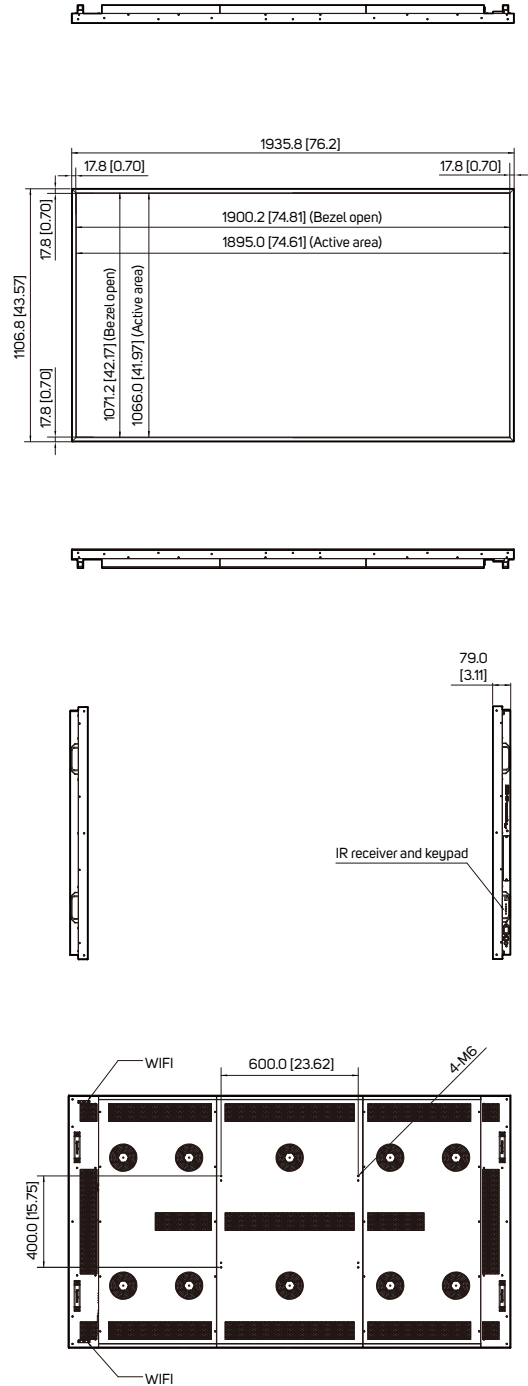

**DynaScan**

66901 | V1.01

## SPECIFICATION

<b>MODEL</b>	DS861LR4	
<b>PANEL</b>	LCD Panel Size	85.6 inches LCD
	Native Resolution	3840 x 2160
	Backlight	LED
	Default Color Temperature	D65 (6500 K)
	Brightness	3,500 nits
	Color Depth	10 bits
	Contrast Ratio	3000 : 1
	Response Time (Typ.)	8 ms
	Viewing Angle	178° / 178°
	Light Lifetime (Typ.)	100,000 hrs
<b>POWER</b>	Blackening Defect Free	Up to 110°C (230°F)
	Polarized Sunglasses Support	Yes
	Panel Surface	AG Haze 3%, 2H
	Power Supply	Internal
	Rated Voltage	100-240V ~ 50/60Hz
	Power On Mode (Typ./ Max)	750 W / 1300 W
	Power Saving Mode	< 1 W
	Bezel Width (T/B/L/R)	Even Bezel 17.8 mm
	Cabinet Color	Black
	Monitor Dimension (LxHxD, w/o stand)	1935.8 x 1106.8 x 79.0 mm
<b>MECHANICAL SPECS</b>	Monitor Weight	77 kg
	Orientation	Portrait / Landscape
	VESA Mounting	600 x 400 mm
	Carring Handles	Yes
	Language	English
<b>USER INTERFACE</b>	Support SNMP (Up to V3.0)	Yes
	Dimming Control	Yes
	Proof of Image Retention	Yes
	Auto Orientation Sensor	Yes
	Ambient Light Sensor	Yes
<b>EXPANSION SLOT FOR INTEL® SDM</b> <small>SDM S/L module not included in the product.</small>	Power On/Off Scheduling	Yes
	Internal Temperature Sensor	Yes
	OSD Menu Rotation	Yes
	SDM Slot	SDM-S (support with DynaScan extended board) & SDM-L Compatible
	Power Support	Up to 45 W
<b>INPUT</b>	HDMI	x2 (2160p)
	Display Port	x1
	USB 3.0	x1
<b>OUTPUT</b>	Micro SD Slot	x1
	Audio	x1
<b>EXTERNAL CONTROL</b>	RS-232	In x1
	RJ-45	x2 (LAN)
<b>INTERNAL PLAYER</b>	Operating System	Android 8.0.0
	Storage	Internal: 16GB eMMC Flash External: Support Micro SD , Up to 32GB(exFAT) /128GB(FAT32)
	Multimedia	4K 10bits VP9/H265/H264 video decoders, up to 60fps 1080P other video decoders (VC-1, MPEG-1/2/4, VP8)
	Wi-Fi Specification	802.11 b/g/n   2412.0MHz - 2462.0MHz
<b>ENVIRONMENT</b>	Operating Temperature	0° C ~ 45° C
	Storage Temperature	-20° C ~ 60° C
	Humidity	10% ~ 80% RH Non-condensing
<b>CERTIFICATION</b>	CE / FCC / RoHS	

## DIMENSIONS

Unit: mm [inch]