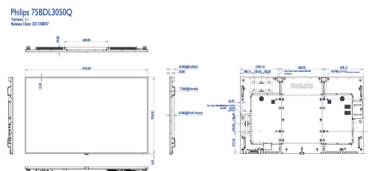

Operating conditions

- Altitude: 0 ~ 3000 m
- Temperature range (operation): 0 ~ 40 °C
- Temperature range (storage): -20 ~ 60 °C
- Relative humidity: 20 ~ 80 (operation), 10 - 90%(storage) %
- MTBF: 50,000 hour(s)

Power

- Mains power: 100 ~ 240 VAC, 50 ~ 60 Hz
- Consumption (On mode): 237 W
- Standby power consumption: <0.5W
- Power Saving Features: Smart Power

Sound

- Built-in speakers: 2 x 10W RMS

Accessories

- Included accessories: AC Power Cord, RS232 cable, Batteries for remote control, Quick start guide, Remote Control, HDMI cable, IR sensor cable (1.8M)
- Optional accessories: Table top stand
- Included Accessories: RS232 daisy-chain cable, USB Cover and screw x1

Multimedia Applications

- USB Playback Video: MKV, MP4, MPEG, MPG, TS, WMV, ASF, AVI, DAT, FLV, MOV, TRP, VOB, WEBM
- USB Playback Picture: BMP, JPEG, JPG, PNG
- USB Playback Audio: AAC, M4A, MP3, WMA

Miscellaneous

- Warranty: 3 year warranty
- On-Screen Display Languages: Arabic, Simplified Chinese, Traditional Chinese, English, French, German, Italian, Polish, Russian, Spanish, Turkish, Japanese, Czech, Danish, Dutch, Finnish, Norwegian, Portuguese, Swedish
- Regulatory approvals: CE, UL/cUL, CB, FCC, Class B, BSMI, CCC, EAC, EMF, EnergyStar 7.0, PSB

Internal Player

- Storage: 8GB eMMC
- CPU: Quad Core Full HD
- Memory: 2GB DDR3

Issue date 2018-02-01

Version: 5.0.2

12 NC: 8670 001 42307
EAN: 87 12581 74359 8

© 2018 Koninklijke Philips N.V.
All Rights reserved.

Specifications are subject to change without notice.
Trademarks are the property of Koninklijke Philips N.V.
or their respective owners.

www.philips.com