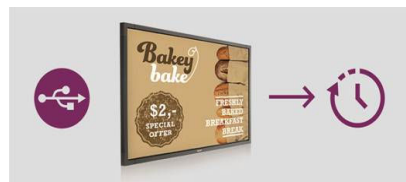

CMND & Control

With CMND & Control, easily manage multiple displays in a central location. With real time display monitoring, setting and software updates from a remote location, and the ability to customize and configure multiple displays at once, such as video wall or menu board displays, controlling your suite of displays has never been easier.

SmartPlayer

Turn your USB into a true cost effective digital signage device. Simply save your content (video,

audio, pictures) on your USB and plug into your display. Create your playlist and schedule your content via the on screen menu, and enjoy your own created playlists anytime, anywhere.