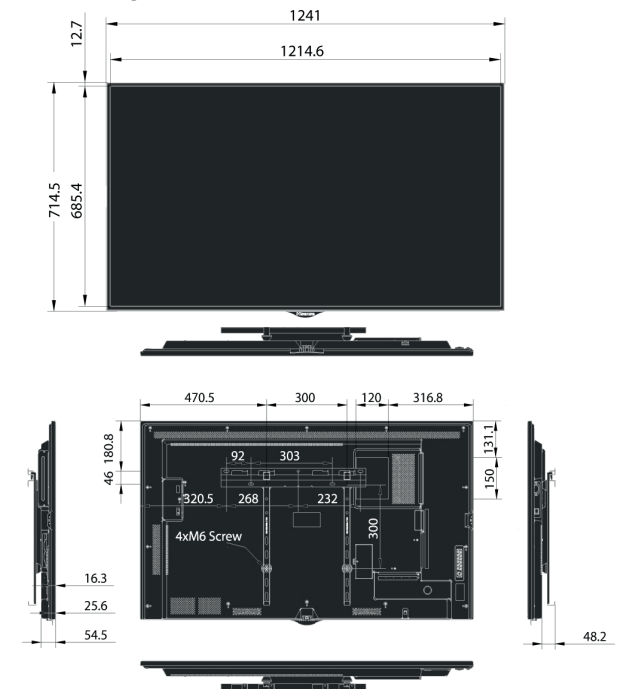

Specifications

Digital Display Panel

Backlight	ELED
Size	55
Resolution	3840 x 2160
Refresh rate	60Hz
Color	1.07B
Brightness	500nits
Contrast(typ)	1100:1 (typ)
Response time(typ)	8ms
Viewing angle(Min.)	178°/178°
Color gamut	72%
Haze	1%
Orientation	Landscape & Portrait
Lifetime	50,000 hrs
Operation Hours	7Day x 24Hour

Power

Input	AC 100-240V (50/60Hz)
Power Consumption	120W (Max)
Standby consumption	<0.5W

Physical

Bezel Color	Black
Set Dimension(WxHxD)	1241mm x 714.5mm x 66mm
Bezel width(T/L/R/B)	11.7mm(T),14.8mm(B),12.2mm(L/R)
Net Weight	20.5kg
Packing Dimension (WxHxD)	1374mm x 143mm x 847mm
Packed Weight	23kg
VESA	300mm x 300mm

Media Player compatibility

OPS Type Compatible	Yes
---------------------	-----

What's in the box

Basic	Power cord
	Remote control
	Battery
	Logo

Dimensions

55" 1241 x 714.5 x 66 mm
20.5 kg

HISENSE B2B EUROPE