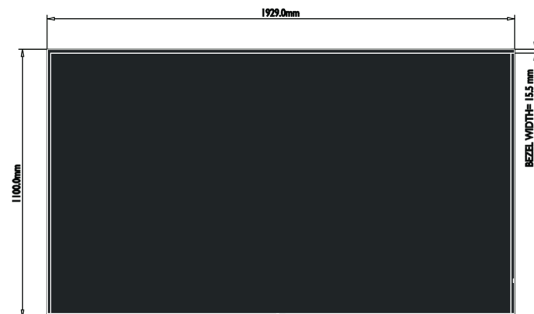

Hisense

86" Digital Signage Display

Specifications

Digital Display Panel

Backlight	DLED
Size	86"
Resolution	3840 x 2160
Refresh rate	60HZ
Color	1.07G (8 Bits+FRC)
Brightness	500 nits (typ)
Contrast(typ)	1200:1 (typ)
Response time(typ)	8ms (typ)
Viewing angle(Min.)	178°/178°
Color gamut	72%
Haze	1%
Orientation	Landscape & Portrait
Lifetime	50,000Hrs (min)
Operation Hours	7Day x 18Hour

Power

Input	AC 100V-240V @ 50/60HZ
Power Consumption	440W
Standby consumption	<0.5W (standby mode)

Physical

Bezel Color	Black
Set Dimension (WxHxD)	1929mm x 1100mm x 69.5mm
Bezel width (T/L/R/B)	T/B/L/R:15.5mm
Net Weight	49.5Kg
Packing Dimension (WxHxD)	2130 x 1321 x 248mm
Packed Weight	63.4kg
VESA	600mm x 400mm

System

OS	Android 8.0
DDR	3G
ROM	16G
Language	English/Chinese/Polish/Russian

Speaker

Built in speaker	10W x 2

Control Method

Remote	IR
RS232	1 x RS232 (RJ45)

Certification

Standard Certification	CB,CE,ERP,RCM,FCC/IC,CEC,CTUVus,ICASA	
EAN	6973172940549	
Energy Table	86B4E30T	

Connectivity

WIFI	Yes
LAN	1 x RJ45
SD /TF Card	1 x TF
USB	1 x USB 2.0 1 x USB3.0
Input	2 x HDMI 2.0 Audio in
Output	Headphone Jack

Environment

Temperature	0 - 40°
Humidity	20% - 80%

What's in the box

Basic	Power cord
	Remote controller
	RS232 cable
	Battery
	User manual
	HDMI Cable

Dimensions

86" 1929 x 1100 x 69.5mm
49.5 kg