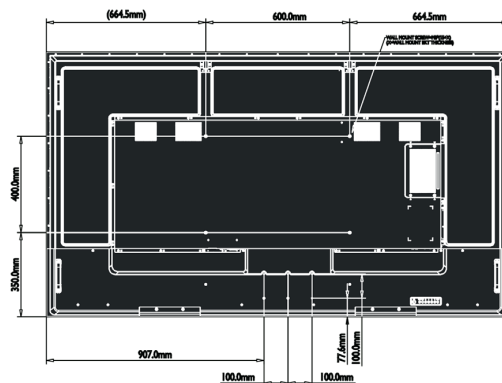

Dimensions

86" 1929 x 1100 x 69.5mm
49.5 kg

Assured Systems

Assured Systems is a leading technology company with over 1,500 regular clients in 80 countries, deploying over 85,000 systems to a diverse customer base in 12 years of business. We offer high-quality and innovative rugged computing, display, networking and data collection solutions to the embedded, industrial, and digital-out-of-home market sectors.