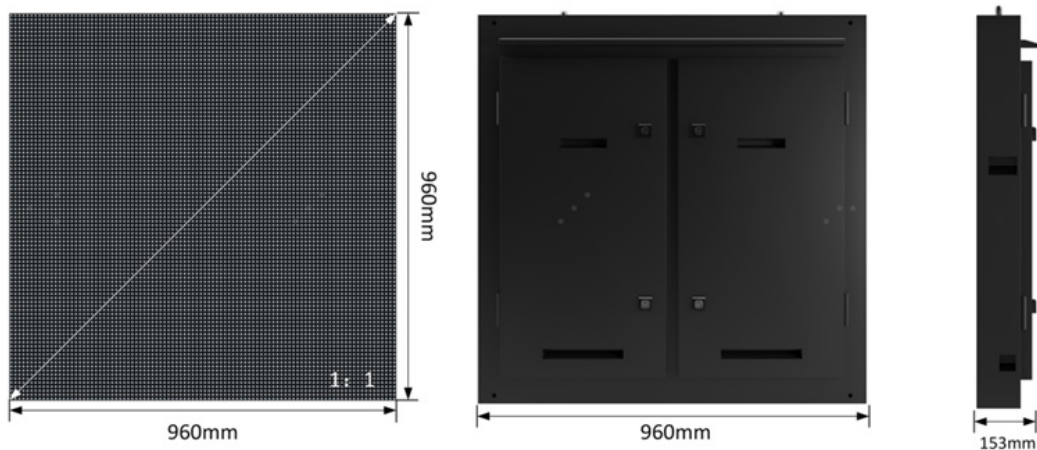

Hisense

HOA Series

Specifications

HOA10.0-TAM9696R

Pixel Pitch	10
LED Package	SMD copper wire
LED Type	SMD2727
Thickness	153mm
Module Resolution	32x16
Module Size (WxH/mm)	320x160
Cabinet Dimension (WxH)	960(W)x960(H)
Cabinet Resolution	96x96
Cabinet Weight (kg/panel)	≤33kg
Cabinet materials	Metal plate
Brightness (Nits)	5500 Nits
Contrast Ratio	≥4000:1
Maintenance	Rear Access
IP Rating	Front:IP65/Rear:IP54
Max Power Consumption (W/sqm)	≤850
Avg Power Consumption (W/sqm)	≤280
Viewing Angle (H/V)°	≥120 degrees
Refresh Rate (Hz)	>1920
Operating Environment	From -20~60oc
Relative Humidity	10~90%RH
Life Span	≥100,000hrs

Display Dimensions

HISENSE B2B EUROPE

Beechavenue 139,
1119 RB ScHOAhol-Rijk,

Netherlands
sales@hisense-b2b.com

www.hisense-b2b.com
+44 (0)115 8248811