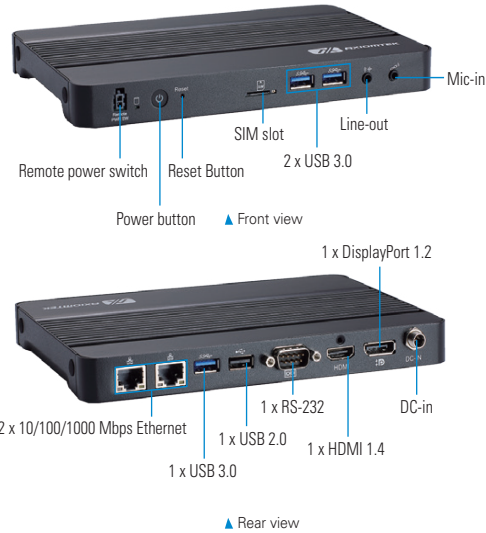

# DSP300-318

Digital Signage Player with Intel® Pentium® Processor N4200 & Celeron® Processor N3350, DisplayPort++, HDMI, 2 GbE LAN and 4 USB

## Features

- Fanless operation with low power consumption
- 2 DDR3L-1600 SO-DIMM for up to 8GB of memory
- 1 HDMI 1.4 and 1 DisplayPort 1.2
- 4 USB, 2 GbE LAN
- Supports 1 M.2 Key E 2230 slot for Wi-Fi/BT
- Supports 1 M.2 Key B 3042 slot for 4G LTE
- Supports 1 M.2 Key M 2280 slot for storage

### Specifications

CPU	Intel® Pentium® processor N4200 2.5GHz & Celeron® processor N3350 2.4GHz onboard
Chipset	SoC integrated
System Memory	2 x DDR3L-1600 SO-DIMM, up to 8GB
Storage	1 x M.2 Key M 2280 slot supported for storage
TPM	N/A
Watchdog Timer	255 levels, 1 to 255 sec./min.
I/O	3 x USB 3.0 1 x USB 2.0 2 x 10/100/1000 Mbps Ethernet 1 x HDMI 1.4 1 x DisplayPort 1.2 1 x DB9 RS-232 1 x Line-out 1 x Mic-in 1 x SIM card 1 x Power switch 1 x Reset switch 1 x Remote switch 1 x Screw type VDC power input connector 4 x Antenna opening
Expansion Interface	1 x M.2 Key E 2230 slot supported for Wi-Fi/BT 1 x M.2 Key B 3042 slot supported for 4G LTE 1 x SIM card slot
Battery Lithium	Lithium 3 V/220 mAh
System Indicator	1 x White LED for HDD active
Power Input	+12V DC-in
Dimensions	200 mm (7.87") (W) x 137.8 mm (5.4") (D) x 20 mm (0.79") (H)
Weight (net/gross)	0.90 kg (1.98 lb)/1.57 kg (3.45 lb)
Vibration Endurance	3 Grms with M.2 storage (5 to 500Hz, X, Y, Z directions)
Operating Temperature	0°C to +50°C (32°F to 122°F)
Humidity	10% - 90% relative humidity, non-condensing
Certifications	CE, FCC class A
EOS Support	Win 10 IoT, Linux