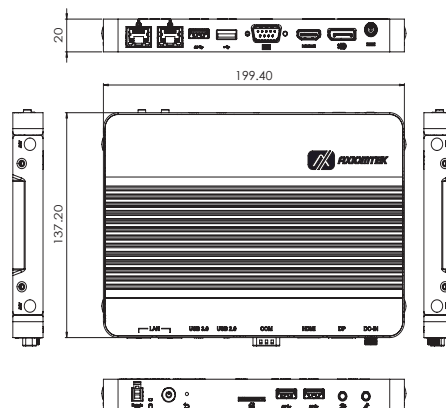

## Features

- Fanless operation with low power consumption
- 2 DDR3L-1600 SO-DIMM for up to 8GB of memory
- 1 HDMI 1.4 and 1 DisplayPort 1.2
- 4 USB, 2 GbE LAN
- Supports 1 M.2 Key E 2230 slot for Wi-Fi/BT
- Supports 1 M.2 Key B 3042 slot for 4G LTE
- Supports 1 M.2 Key M 2280 slot for storage

### Specifications

CPU	Intel® Pentium® processor N4200 2.5GHz & Celeron® processor N3350 2.4GHz onboard
Chipset	SoC integrated
System Memory	2 x DDR3L-1600 SO-DIMM, up to 8GB
Storage	1 x M.2 Key M 2280 slot supported for storage
TPM	N/A
Watchdog Timer	255 levels, 1 to 255 sec./min.
I/O	3 x USB 3.0 1 x USB 2.0 2 x 10/100/1000 Mbps Ethernet 1 x HDMI 1.4 1 x DisplayPort 1.2 1 x DB9 RS-232 1 x Line-out 1 x Mic-in 1 x SIM card 1 x Power switch 1 x Reset switch 1 x Remote switch 1 x Screw type VDC power input connector 4 x Antenna opening
Expansion Interface	1 x M.2 Key E 2230 slot supported for Wi-Fi/BT 1 x M.2 Key B 3042 slot supported for 4G LTE 1 x SIM card slot
Battery Lithium	Lithium 3 V/220 mAh
System Indicator	1 x White LED for HDD active
Power Input	+12V DC-in
Dimensions	200 mm (7.87") (W) x 137.8 mm (5.4") (D) x 20 mm (0.79") (H)
Weight (net/gross)	0.90 kg (1.98 lb)/1.57 kg (3.45 lb)
Vibration Endurance	3 Grms with M.2 storage (5 to 500Hz, X, Y, Z directions)
Operating Temperature	0°C to +50°C (32°F to 122°F)
Humidity	10% - 90% relative humidity, non-condensing
Certifications	CE, FCC class A
EOS Support	Win 10 IoT, Linux

### Dimensions