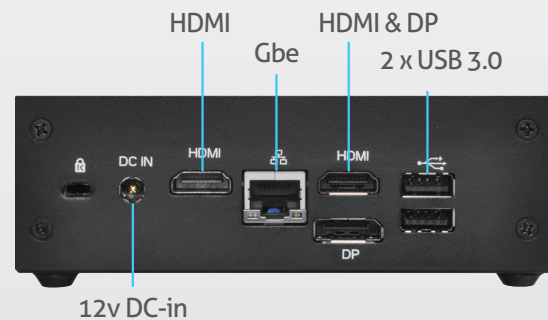

# iBOX-315

Embedded BOX PC

## Spotlight Features

- Intel Braswell Soc Processor
- DP/2 x HDMI
- Support Win 8.1/10 and Linux
- Gigabit LAN
- Slim and Fanless Design