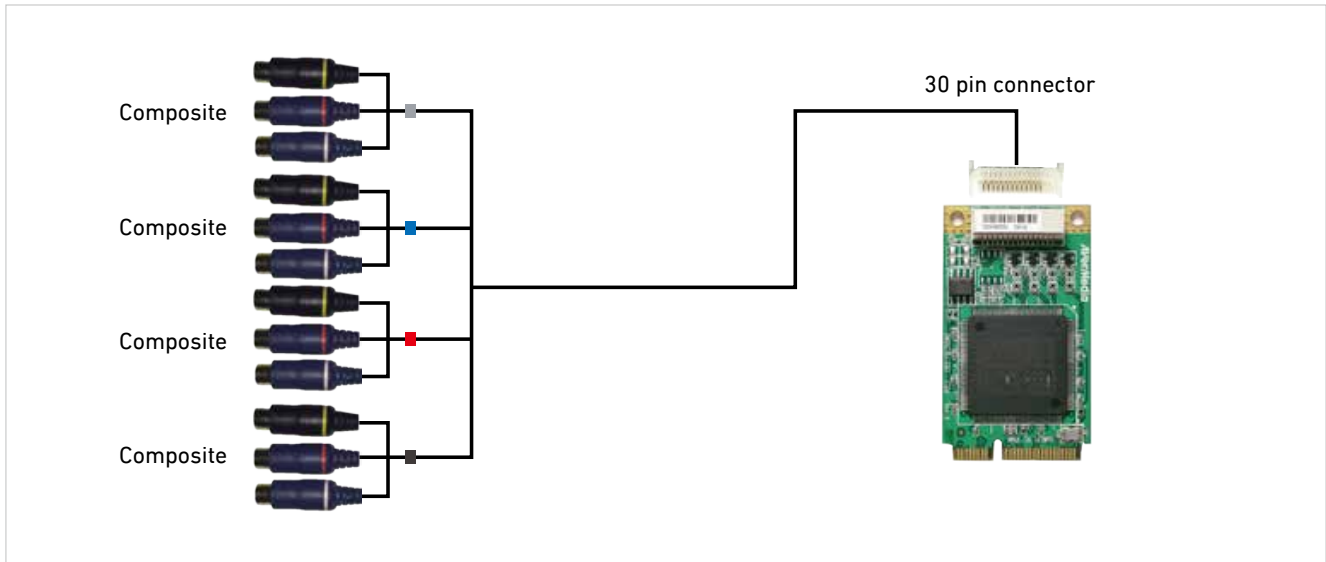

C351W

Wide Temperature Quad SD Mini-PCIe Capture Card

Connection Diagram

Specifications

Host Interface	PCI Express Mini Card
Audio Interface	Composite L / R
Audio Format	PCM
Connector Type	30 pin / RCA
Input Interface	Composite
Video Format	YUV
Color Depth	8 bit
Channel No.	4 Ch
Max. Input Resolution	NTSC / PAL
Max. Capturing Resolution	NTSC / PAL

Encoding Mode	Software Encoding
Multi-Channel Support	Yes
Multi-Card Support	Yes
Supported OS	Windows 7/8.1/10 (32/64 bits), Linux (32/64 bits) *
Form factor	Mini Card
Dimension (L x W)	50.80 x 29.85 mm
Power Consumption	1.13W
Operating Temperature	-40°C ~ 85°C
Operating Humidity	5% ~ 80% Relative Humidity
Safety Certification	FCC / CE

* Linux Services

- Support Linux kernel 2.6.14 version and later based on V4L2 & ALSA framework
- Driver customization service by request

Versatile SDK

AVerMedia software development kit (SDK), a set of development tools that allows a software engineer to seamlessly integrate video capture modules into application specific systems. Available upon request are the SDK Basic, SDK Pro and to better match each application's specific requirements premium add-on kits.

Ordering Information

- C351W : Wide temperature Quad SD Mini-PCIe Capture Card
- Accessories:
  - 30 pin connector to composite breakout cable
- SDK kits
  - SDK Basic
  - SDK Pro (Optional)
  - SDK Premium Add-on Kits (Optional)