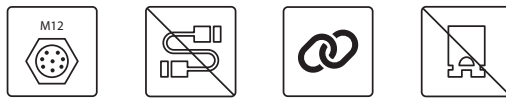

Specifications

Interface	CMI (Combined Multiple I/O) Interface
Ethernet Port	4x Intel® I210 Ethernet Ports
Connector Type	M12 A Coded
Data Rate Per Port	10/ 100/ 1000 Mbps
Jumbo Frames Supported	Yes
Teaming Supported	Yes
Dimension (W x D x H)	83 x 60.8 x 14.7 mm