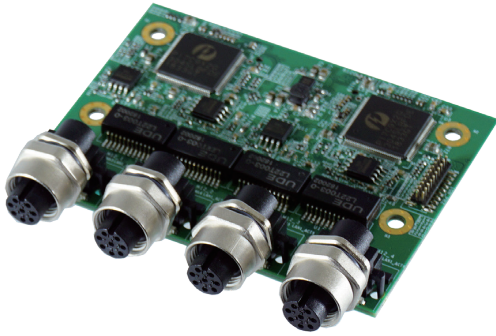

CMI-M12LAN01

CMI Module with 4x Intel GbE LAN, M12 A Coded Connector

- CMI (Combined Multiple I/O) Technology
- Intel Ethernet Controller I210
- 4x GbE LAN, M12 A Coded Connector
- Support Up to 1GbE Data Rate

Specifications

Interface	CMI (Combined Multiple I/O) Interface
Ethernet Port	4x Intel® I210 Ethernet Ports
Connector Type	M12 A Coded
Data Rate Per Port	10/ 100/ 1000 Mbps
Jumbo Frames Supported	Yes
Teaming Supported	Yes
Dimension (W x D x H)	83 x 60.8 x 14.7 mm

Dimensions

Unit: mm

Ordering Information

Available Models

CMI-M12LAN01-R12 CMI Module with 4x Intel GbE LAN, M12 A Coded Connector

Package Check List

- CMI Module x1
- Screw Pack x1

Compatible List