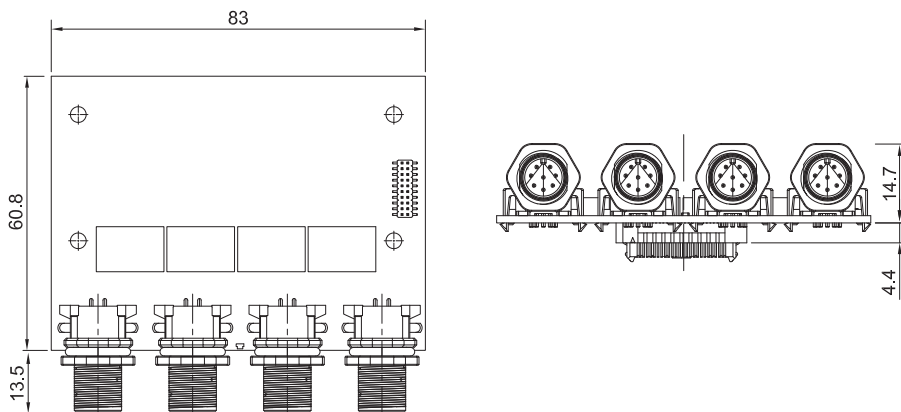

Dimensions