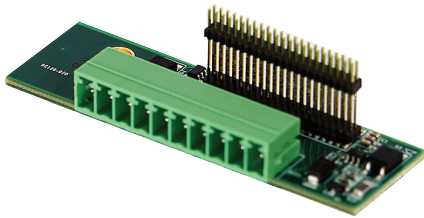

CMI-DIO03

CMI Module with 8x Optical Isolated DIO (4 in / 4 out) for DC-1200

- CMI (Combined Multiple I/O) Technology
- Optical Isolated Design
- Wide Range DC Power Input

Specifications

| | |
|----------------------------|---------------------------------------|
| Interface | CMI (Combined Multiple I/O) Interface |
| Digital I/O Ports | 8x Optical Isolated DIO (4DI, 4DO) |
| Connector Type | 1x 10-pin Terminal Block, 3.5mm pitch |
| Optical Isolated DIO | 3.75kV |
| Isolated Power Input | 9 ~ 30VDC |
| Input Driving Sink Current | Minimal: 1 mA Normal: 5 mA |
| Dimension (W x D x H) | 65.5x 20 x 8.6 mm |

Dimensions

Unit: mm

Ordering Information

Available Models

| | |
|------------------|--|
| CMI-DIO03 | CMI Module with 8x Optical Isolated DIO (4 in / 4 out) for DC-1200 |
|------------------|--|

Package Check List

- CMI Module x1
- Terminal Block Pack x1
- Screw Pack x1

Compatible List

| Model No. | CMI-DIO03 |
|-----------|-----------|
| DC-1200 | V |

Assured Systems

Assured Systems is a leading technology company with over 1,500 regular clients in 80 countries, deploying over 85,000 systems to a diverse customer base in 12 years of business. We offer high-quality and innovative rugged computing, display, networking and data collection solutions to the embedded, industrial, and digital-out-of-home market sectors.