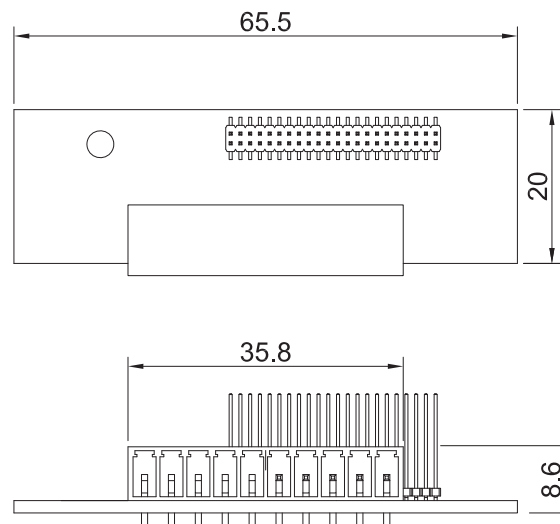

CMI-DIO03

CMI Module with 8x Optical Isolated DIO (4 in / 4 out) for DC-1200

- CMI (Combined Multiple I/O) Technology
- Optical Isolated Design
- Wide Range DC Power Input

Specifications

| | |
|----------------------------|---------------------------------------|
| Interface | CMI (Combined Multiple I/O) Interface |
| Digital I/O Ports | 8x Optical Isolated DIO (4DI, 4DO) |
| Connector Type | 1x 10-pin Terminal Block, 3.5mm pitch |
| Optical Isolated DIO | 3.75kV |
| Isolated Power Input | 9 ~ 30VDC |
| Input Driving Sink Current | Minimal: 1 mA Normal: 5 mA |
| Dimension (W x D x H) | 65.5x 20 x 8.6 mm |

Dimensions

Unit: mm

Ordering Information

Available Models

| | |
|------------------|--|
| CMI-DIO03 | CMI Module with 8x Optical Isolated DIO (4 in / 4 out) for DC-1200 |
|------------------|--|

Package Check List