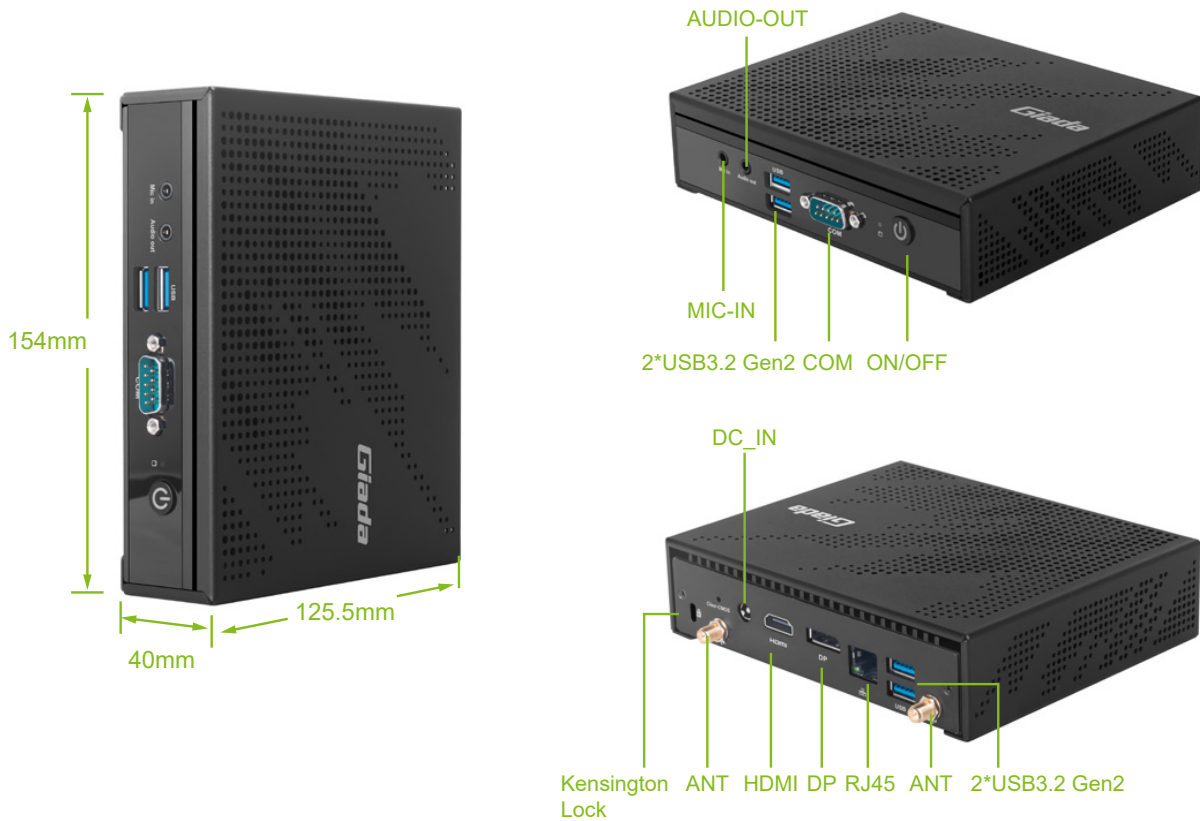

System

System Memory	4 GB, Onboard LPDDR4-2666 MHz (Optional: 8 GB)
Storage	64 GB, Onboard eMMC5.1 (Optional: 32 GB) 1 x Full-size Mini-PCIe for MSATA
TPM	FTPM
Watchdog Timer	Yes
Auto Power On	Yes
RTC	Set up independently every day, a week as a cycle
Remo on	Yes
Power Requirement	DC-IN, 19 V/2.37 A
Dimensions	154mm x 125.5 mm x 40mm (6.06" x 4.94" x 1.57")
Construction	Metal, Black
Operating System	Windows 10 (64bit) /Windows 11 (64bit) Linux Ubuntu (64bit) /ChromeOS Flex
Operating Temperature	0°C ~45°C (32°F~113°F) @0.7m/s Air Flow
Humidity	95% @ 45°C (non-condensing)
Certifications	CE, FCC Class B

USB	4 x USB3.2 Gen2 (10 Gbps)
Serial Port	1 x RS232
Audio	1 x MIC-IN, 1 x AUDIO-OUT
Button	1 x Power on, 1 x CLR-CMOS
Antenna	2 x Connector for Wi-Fi/BT

Dimensions and Drawing

Order information

VM27-N621042E6G-GIA	CPU: Intel® Celeron® N6210, RAM: 4 GB, Onboard LPDDR4-2666 MHz Storage: 64 GB, eMMC5.1
VM27-N641542E6G-GIA	CPU: Intel® Pentium® N6415, RAM: 4 GB, Onboard LPDDR4-2666 MHz Storage: 64 GB, eMMC5.1
Packing List	2 x Wi-Fi Antenna, 1 x AC Power Cable, 1 x AC Power Adapter
Package	Carton, EPE