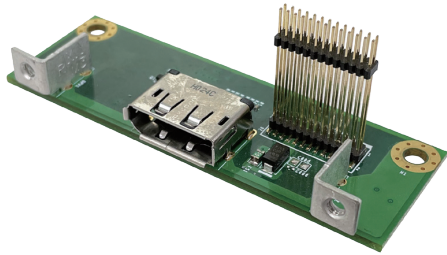

CMI-DP01

CMI Module with 1x Display Port

- CMI (Combined Multiple I/O) Technology
- Rugged Design Features: Cableless

Specifications

Interface	CMI (Combined Multiple I/O) Interface
Display Output	1x DisplayPort Connector
Max. Resolution	1920 x 1080
Dimension (W x D x H)	74 x 25.95 x 25 mm

Dimensions

Unit: mm

Ordering Information

Available Models

CMI-DP01-R10	CMI Module with 1x Display Port
---------------------	---------------------------------

Package Check List

- CMI Module x1
- Screw Pack x1