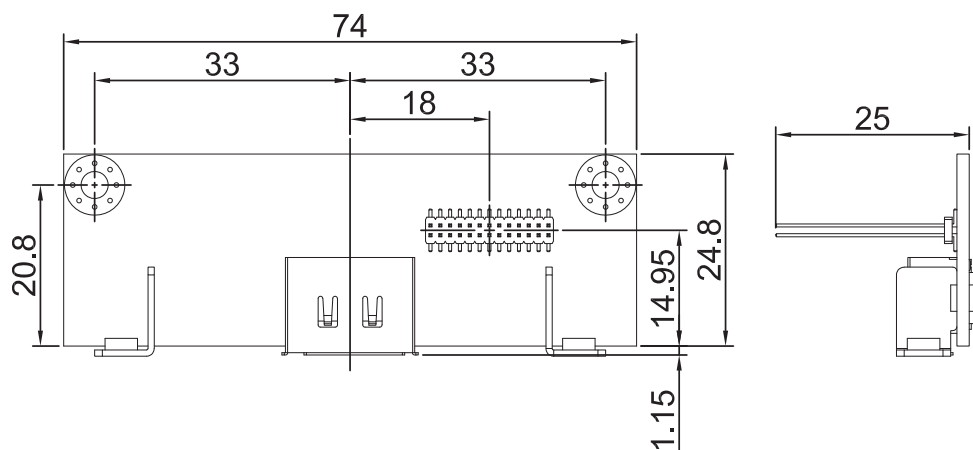

CMI-DP01

CMI Module with 1x Display Port

- CMI (Combined Multiple I/O) Technology
- Rugged Design Features: Cableless

Specifications

Interface	CMI (Combined Multiple I/O) Interface
Display Output	1x DisplayPort Connector
Max. Resolution	1920 x 1080
Dimension (W x D x H)	74 x 25.95 x 25 mm

Dimensions

Unit: mm

Ordering Information

Available Models

CMI-DP01-R10	CMI Module with 1x Display Port
---------------------	---------------------------------

Package Check List

- CMI Module x1
- Screw Pack x1