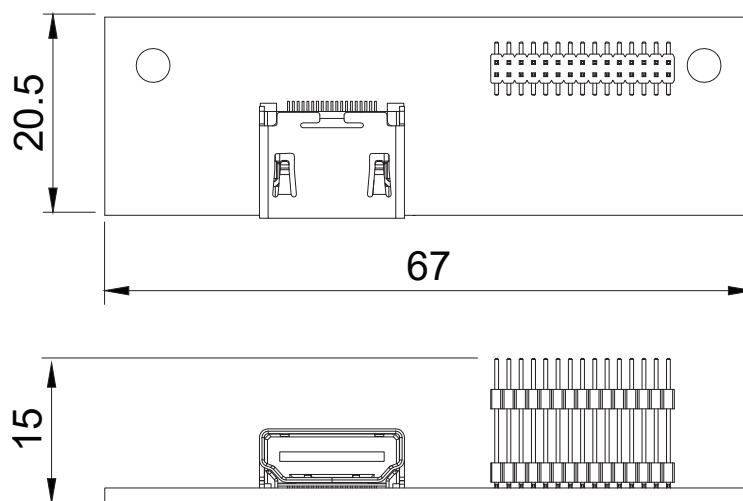

CMI-HD01

CMI Module with 1x HDMI Port

- CMI (Combined Multiple I/O) Technology
- Rugged Design Features: Cableless

Specifications

Interface	CMI (Combined Multiple I/O) Interface
Display Output	1x HDMI Connector
Max. Resolution	1920 x 1200 @60Hz ** 4K x 2K @ 30Hz: Support by project
Dimension (W x D x H)	67 x 20.5 x 15 mm

Dimensions

Unit: mm

Ordering Information

Available Models

CMI-HD01	CMI Module with 1x HDMI Port
----------	------------------------------

Package Check List

- CMI Module x1
- Screw Pack x1

Compatible List