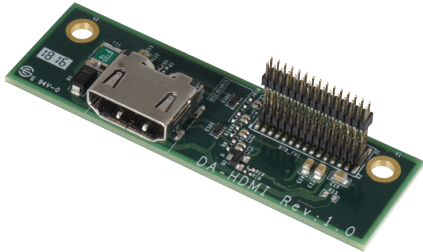

CMI-HD01

CMI Module with 1x HDMI Port

- CMI (Combined Multiple I/O) Technology
- Rugged Design Features: Cableless

Specifications

Interface	CMI (Combined Multiple I/O) Interface
Display Output	1x HDMI Connector
Max. Resolution	1920 x 1200 @60Hz ** 4K x 2K @ 30Hz: Support by project
Dimension (W x D x H)	67 x 20.5 x 15 mm

Dimensions

Unit: mm

Ordering Information

Available Models

CMI-HD01	CMI Module with 1x HDMI Port
----------	------------------------------

Package Check List

- CMI Module x1
- Screw Pack x1

Compatible List