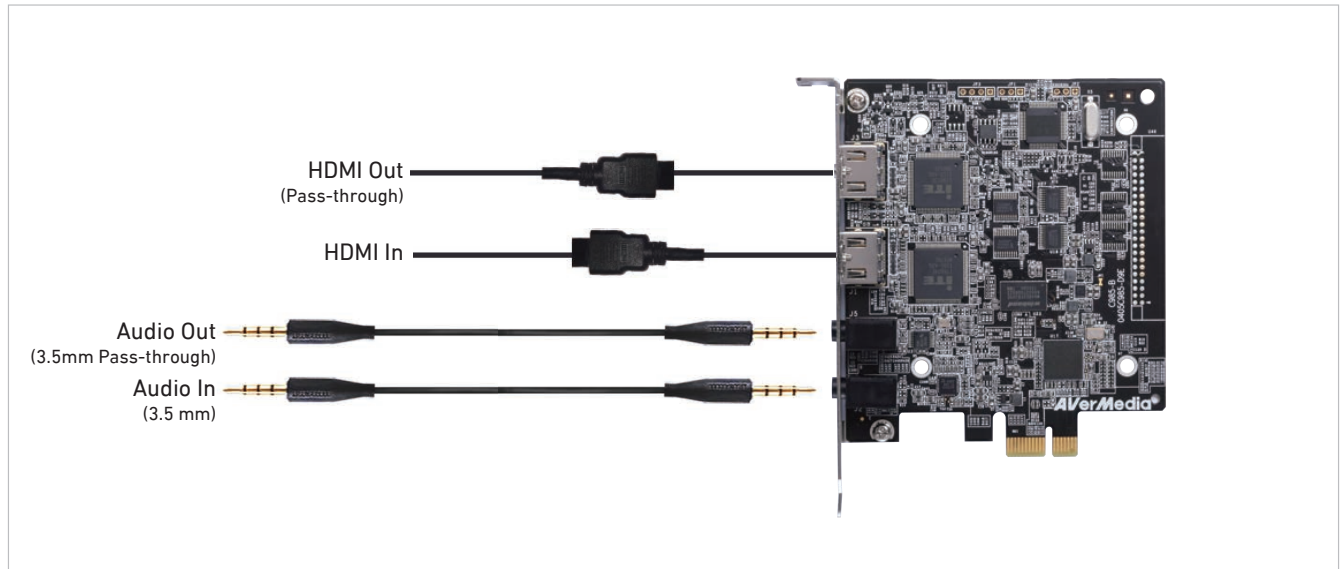

CE330B

Full HD HW H.264 PCIe Capture Card

Connection Diagram

Specifications

Host Interface	PCIe Gen 1 x 1
Audio Interface	HDMI 3.5mm jack
Audio Format	PCM
Audio Sampling Rate	32KHz, 44.1KHz, 48KHz
Connector Type	HDMI type A 3.5mm jack
Input Interface	HDMI 3.5mm jack
Video Format	YUV
Color Depth	8 bit
Channel No.	1 Ch
Max. Input Resolution	1920 x 1080 60fps
Max. Capturing Resolution	1920 x 1080 30fps

Encoding Mode	Hardware Encoding (H.264)
Multi-Card Support	Yes
Supported OS	Windows 7/8.1/10 (32/64 bits), Linux (32/64 bit)
Form factor	Full Height
Dimension (L x W)	90.3 x 102 mm
Power Consumption	5W
Operating Temperature	0°C ~ 40°C
Operating Humidity	5% - 80% Relative Humidity
Cooling system	N/A
Safety Certification	FCC / CE

Linux Services

- Support Linux kernel 2.6.14 version and later based on V4L2 & ALSA framework
- Driver customization service by request

Versatile SDK

AVerMedia software development kit (SDK), a set of development tools that allows a software engineer to seamlessly integrate video capture modules into application specific systems. Available upon request are the SDK Basic, SDK Pro and to better match each applications specific requirements premium add-on kits.

Ordering Information

- CE330B : Full HD HW H.264 PCIe Capture Card
- SDK Kits
  - SDK Basic
  - SDK Pro (Optional)
  - Premium Add-on Kits (Optional)