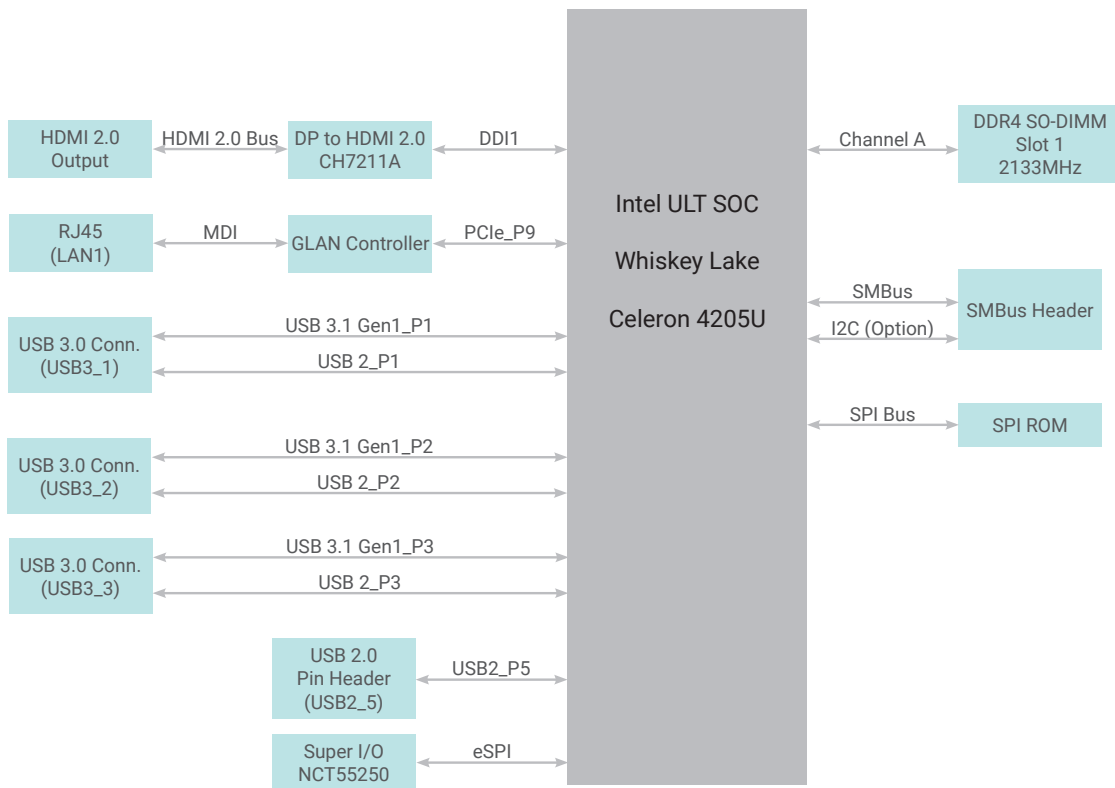

WLN51

ULT

8th Gen Intel[®] Core[™]
Intel NUC 4"x4" Board

COMING SOON

KEY FEATURES

DDR4 SODIMM

Single Channel DDR4
up to 32GB 2400 MHz

Powered by Intel CPU & 4"x4" NUC board dimension

8th Gen Intel[®] Core[™]

Low Profile I/O Under 20mm

1 GbE, 1 HDMI 2.0,
3 USB 3.1, 1 USB 2.0

BLOCK DIAGRAM

MECHANICAL DRAWING

COMING SOON

SPECIFICATION

SYSTEM	Processor	8th Gen Intel® Core™ Processors Intel® Celeron® Processor 4205U (2M Cache, 1.80 GHz)(formerly Whiskey Lake)
	Chipset	Intel® Mobile Chipset
	Memory	One SODIMM up to 4GB Single Channel DDR4 2400 MHz
	BIOS	AMI SPI 128Mbit
GRAPHICS	Controller	Intel® UHD Graphics
	Feature	OpenGL 4.5, DirectX 12, OpenCL 2.1 HW Decode: MPEG2, WMV9, AVC/H264, JPEG/MJPEG, HEVC/H265, VP9, AV1 HW Encode: AVC/H264, JPEG, HEVC/H265, VP9
	Display	1 x mini HDMI 2.0b
AUDIO	Audio Codec	Via HDMI
I/O	USB	3 x USB 3.1 1 x USB 2.0
WATCHDOG TIMER	Output & Interval	System Reset, Programmable via Software from 1 to 255 Seconds
STORAGE	Storage	64GB eMMC
SECURITY	TPM	Intel PTT (fTPM)
POWER	Type	12DC power input, 16 pin socket
	Consumption	TBD
OS SUPPORT	Microsoft	Windows: Windows 10 IoT Enterprise
ENVIRONMENT	Temperature	Operating: 0 to 55°C
		Storage: -40 to 85°C
	Humidity	TBD
	MTBF	TBD
MECHANISM	Dimensions	100mm x 100mm