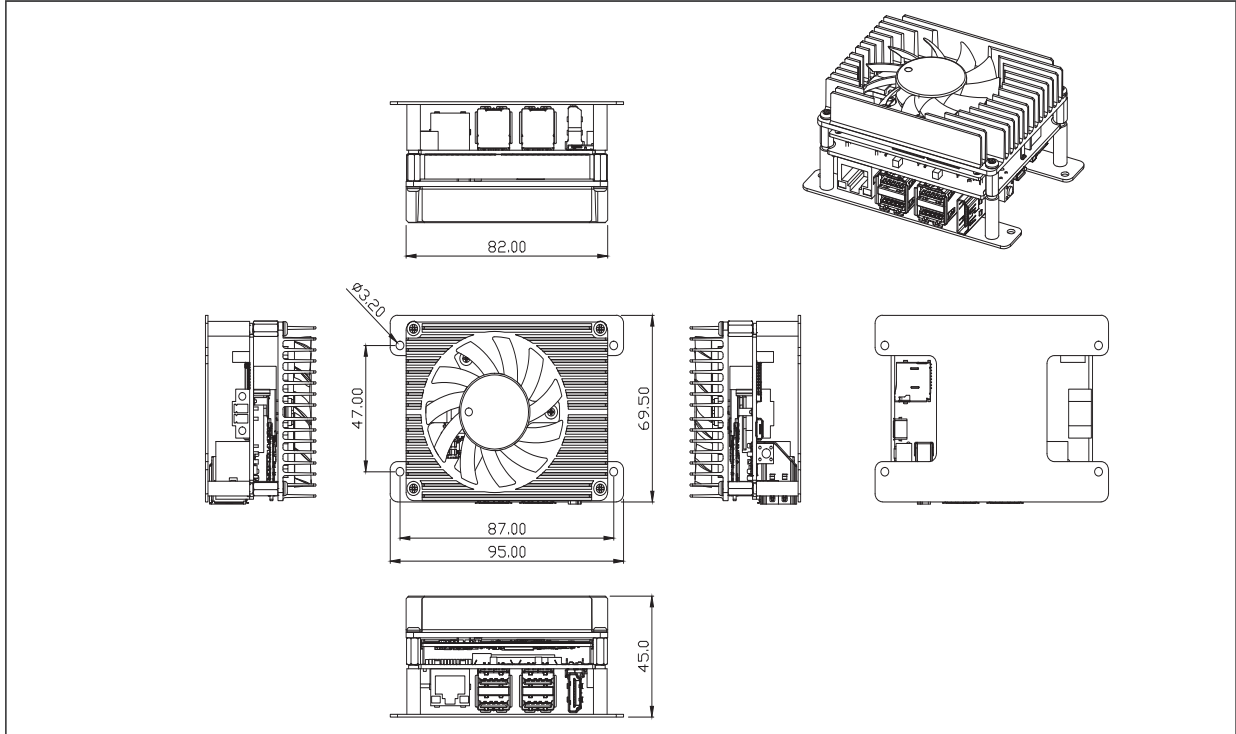

BOXER-8231AI-KIT

AI@Edge development system powered by the NVIDIA Jetson™ TX2 NX module

AI@Edge Solutions

Features

- NVIDIA Jetson™ TX2 NX
- 4GB LPDDR4 + 16GB eMMC
- USB3.2 Gen 1 x 4
- LAN x 1 + RS-232 x 2
- 12Vdc Power input

Specifications

System	
AI Accelerator	NVIDIA Jetson™ TX2 NX
CPU	4 Core ARM A57 Complex and 2 core NVIDIA Denver2 64-bit CPU
System Memory	4GB LPDDR4
Storage Device	16GB eMMC + MicroSD slot
Display Interface	HDMI 2.0
Ethernet	10/100/1000Base-TX x 1
I/O	USB 3.2 Gen 1 x 4 LAN x 1 RS-232 x 2 HDMI x 1 MicroSD x 1 DC Power Input x 1 Recovery Button x 1 Micro-USB for Flash OS x 1
Expansion	M.2 E-Key 2230 x 1(for WiFi)
Indicator	Power LED x 1
OS Support	Jetpack 4.5 and above
Power Supply	
Power Requirement	12Vdc w/ 2-pin terminal block

BOXER-8231AI-KIT

01

AI@Edge Solutions

Dimension

Unit: mm

Packing List

- Power Connector x 1
- BOXER-8231AI-JP46E-KIT-A1-1010 x 1

Optional Accessories